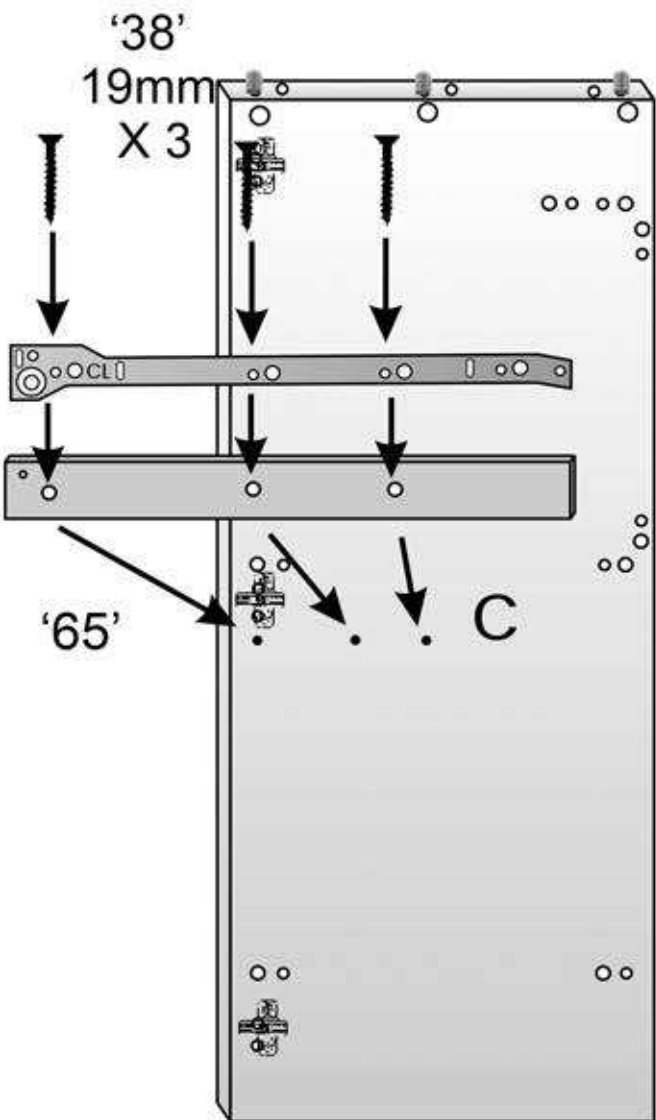

Frosty Desk

February, 2005
updated Nov 2006

'30' 45mm 9 45mm Carcase Screw	'182' 22 Quick Fit Snail Pins	'181' 22 Quick Fit Snail Cams	'50' 12mm 6 Black Zwart Noir 12mm Ø No 6 Blk Cak Poz	'44' 12mm 12 12mm Ø No 6 Cak Poz BZP	'49' 15mm 16 15mm Ø No 6 Pan Poz BZP	'43' 12mm 2 12mm Ø No 6 Pan Poz BZP	'220' 30 36mm X 6mm Dia. Dowels
'201' 6 165deg Hinge	'216' 35mm 6 35mm Hinge Plate	1 pr '65' Metal Bottom Drawer Runners	'108' 2 Twin Castor on plate with Brake	'109' 2 Twin castor on plate	'999' 1 Jazz CD Rack	'13' 1 pkt Panel Pins	
A — 1	B — 1	C — 1	D — 1	E — 1			
F — 1	J — 1	K — 1	L — 1	M — 1			
2-Glass Door / Glas / Verre					'144' 96mm Bar Handles	'111' 2 Door Buffers	
					'38' 6 19mm Ø No 6 Cak Poz BZP	'38' 19mm 6 19mm Ø No 6 Cak Poz BZP	

A

B

C

D

Spacers

Step 1 of 15 Model 7

'216' x6	'181' x6	'182' x6	'220' x6
-----------------	-----------------	-----------------	-----------------

Step 2 of 15 Model 7

<p>'62'</p> <p>1-left; 1-right 1-linke; 1-recht</p>	<p>'38'</p> <p>19mm</p> <p>↓</p> <p>x6</p>
---	--

8mm Spacer

Step 3 of 15 Model 7

Step 4 of 15 Model 7

Step 5 of 15 Model 7

'50'	'130'
	
12mm x2	x1

Step 6 of 15 Model 7

90
Important
Let Op
Achtung

Step 13 of 15 Model 7

'50'
↓
12mm
x4
(Black
/Zwart
/Noir)

Step 14 of 15 Model 7

'43'	'111'
	
12mm x2	12mm x2

Step 15 of 15 Model 7

'44' 12mm  x12	'201'  x6
'999' 21mm  x4	'144'  x2