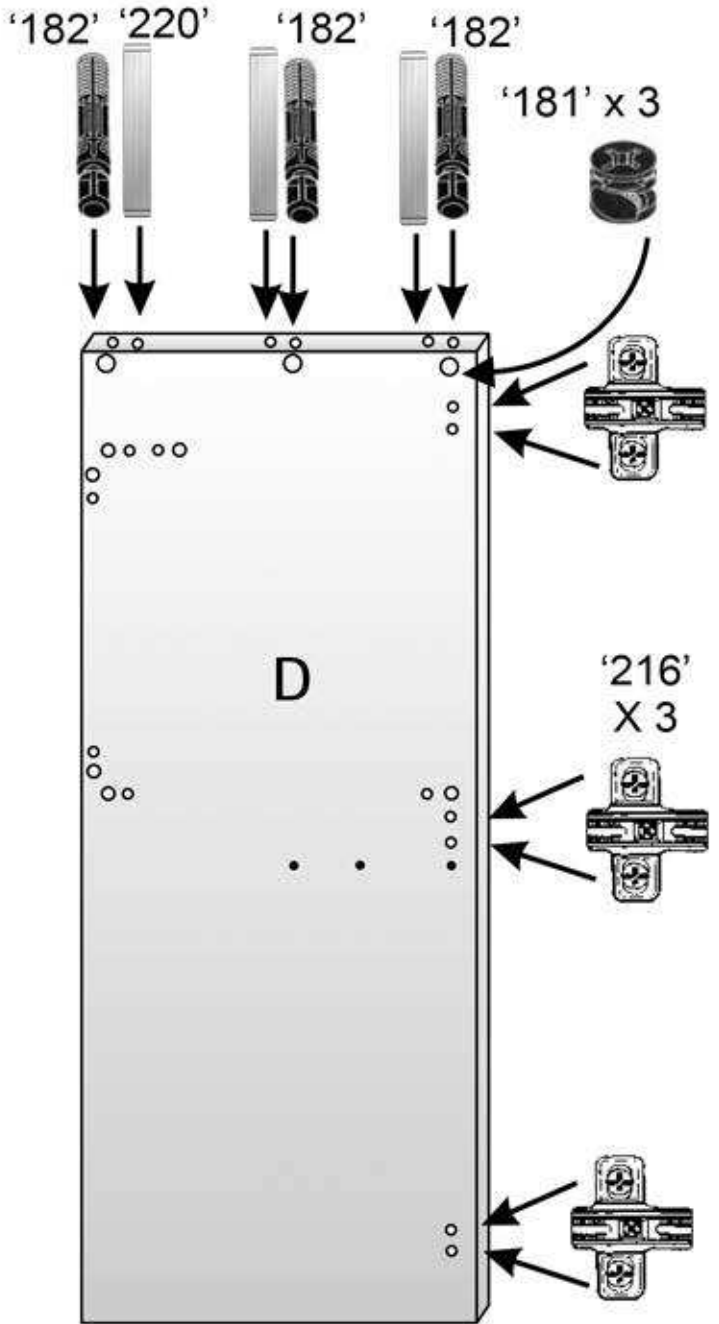

Frosty Desk

February, 2005
updated Nov 2006

'30' 45mm 9 45mm Carcase Screw	'182' 22 Quick Fit Snail Pins	'181' 22 Quick Fit Snail Cams	'50' 12mm 6 Black Zwart Noir 12mm Ø No 6 Blk Cak Poz	'44' 12mm 12 12mm Ø No 6 Cak Poz BZP	'49' 15mm 16 15mm Ø No 6 Pan Poz BZP	'43' 12mm 2 12mm Ø No 6 Pan Poz BZP	'220' 30 36mm X 6mm Dia. Dowels
'201' 6 165deg Hinge	'216' 35mm 6 35mm Hinge Plate	1 pr '65' Metal Bottom Drawer Runners	'108' 2 Twin Castor on plate with Brake	'109' 2 Twin castor on plate	'999' 1 Jazz CD Rack	'13' 1 pkt Panel Pins	
A — 1	B — 1	C — 1	D — 1	E — 1			
F — 1	J — 1	K — 1	L — 1	M — 1			
2-Glass Door / Glas / Verre					'144' 96mm Bar Handles	'111' 2 Door Buffers	
					'38' 6 19mm Ø No 6 Cak Poz BZP	'38' 19mm 6 19mm Ø No 6 Cak Poz BZP	

A

B

C

D

Spacers

Step 1 of 15 Model 7

'216' x6	'181' x6	'182' x6	'220' x6
-----------------	-----------------	-----------------	-----------------

Step 2 of 15 Model 7

<p>'62'</p> <p>1-left; 1-right 1-linke; 1-recht</p>	<p>'38'</p> <p>19mm</p> <p>↓</p> <p>x6</p>
---	--

8mm Spacer

Step 3 of 15 Model 7

Step 4 of 15 Model 7

Step 5 of 15 Model 7

'50'	'130'
	
12mm x2	x1

Step 6 of 15 Model 7

90
Important
Let Op
Achtung

Step 13 of 15 Model 7

'50'
↓
12mm
x4
(Black
/Zwart
/Noir)

Step 14 of 15 Model 7

'43'	'111'
	
12mm x2	12mm x2

Step 15 of 15 Model 7

'44' 12mm  x12	'201'  x6
'999' 21mm  x4	'144'  x2