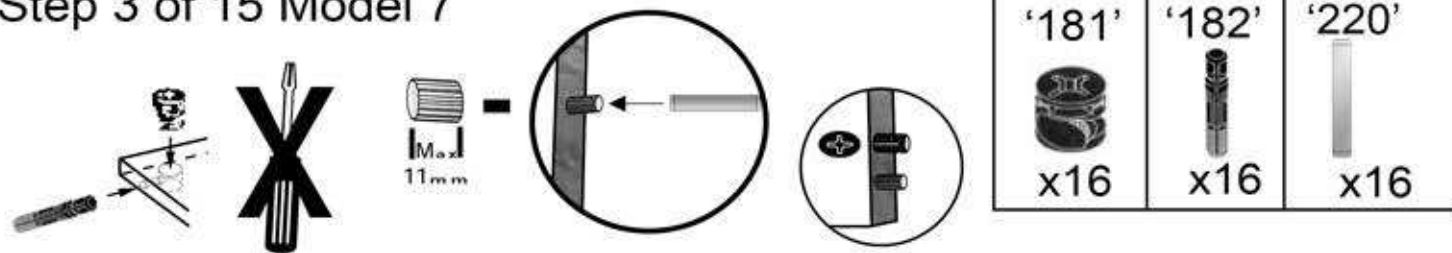

A

B

C

D

Spacers

Step 1 of 15 Model 7

'216' x6	'181' x6	'182' x6	'220' x6
-----------------	-----------------	-----------------	-----------------

Step 2 of 15 Model 7

<p>'62'</p> <p>1-left; 1-right 1-linke; 1-recht</p>	<p>'38'</p> <p>19mm</p> <p>↓</p> <p>x6</p>
---	--

8mm Spacer

Step 3 of 15 Model 7

Step 4 of 15 Model 7

Step 5 of 15 Model 7

'50'	'130'
	
12mm x2	x1

Step 6 of 15 Model 7

90
Important
Let Op
Achtung

Step 13 of 15 Model 7

'50'
↓
12mm
x4
(Black
/Zwart
/Noir)

Step 14 of 15 Model 7

'43'	'111'
	
12mm x2	12mm x2

Step 15 of 15 Model 7

'44' 12mm  x12	'201'  x6
'999' 21mm  x4	'144'  x2