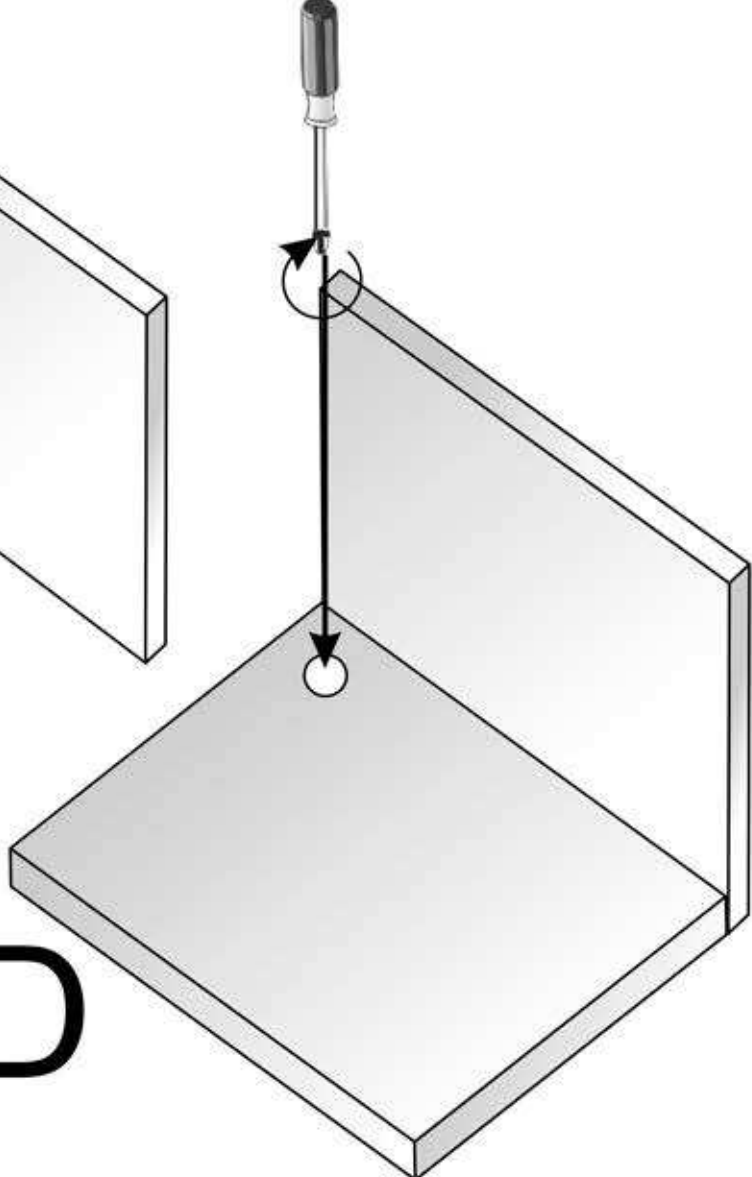

Frosty Desk

February, 2005
updated Nov 2006

'30' 45mm 9 45mm Carcase Screw	'182' 22 Quick Fit Snail Pins	'181' 22 Quick Fit Snail Cams	'50' 12mm 6 Black Zwart Noir 12mm Ø No 6 Blk Cak Poz	'44' 12mm 12 12mm Ø No 6 Cak Poz BZP	'49' 15mm 16 15mm Ø No 6 Pan Poz BZP	'43' 12mm 2 12mm Ø No 6 Pan Poz BZP	'220' 30 36mm X 6mm Dia. Dowels
'201' 6 165deg Hinge	'216' 35mm 6 35mm Hinge Plate	1 pr '65' Metal Bottom Drawer Runners	'108' 2 Twin Castor on plate with Brake	'109' 2 Twin castor on plate	'999' 1 Jazz CD Rack	'13' 1 pkt Panel Pins	
A — 1	B — 1	C — 1	D — 1	E — 1			
F — 1	J — 1	K — 1	L — 1	M — 1			
2-Glass Door / Glas / Verre					'144' 96mm Bar Handles	'111' 2 Door Buffers	
					'38' 6 19mm Ø No 6 Cak Poz BZP	'38' 19mm 6 19mm Ø No 6 Cak Poz BZP	

A

B

C

D

Spacers

Step 1 of 15 Model 7

'216' x6	'181' x6	'182' x6	'220' x6
-----------------	-----------------	-----------------	-----------------

Step 2 of 15 Model 7