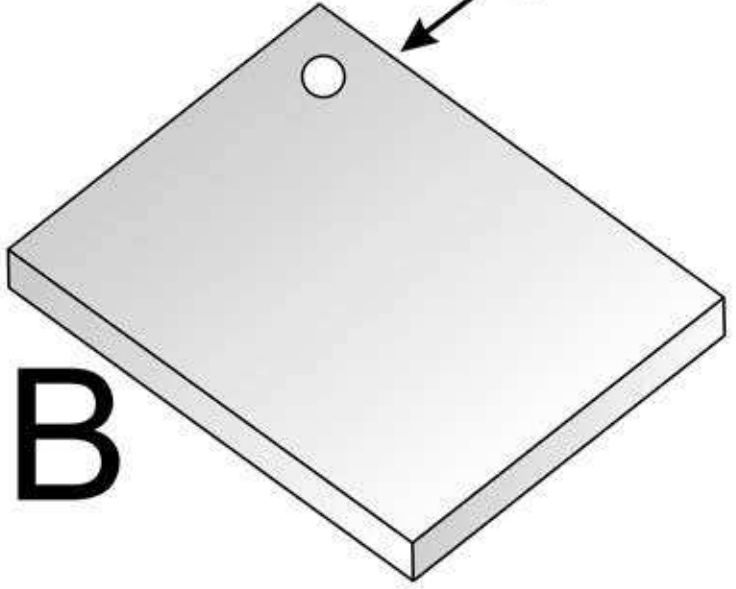

Frosty Desk

February, 2005
updated Nov 2006

'30' 45mm 9 45mm Carcase Screw	'182' 22 Quick Fit Snail Pins	'181' 22 Quick Fit Snail Cams	'50' 12mm 6 Black Zwart Noir 12mm Ø No 6 Blk Cak Poz	'44' 12mm 12 12mm Ø No 6 Cak Poz BZP	'49' 15mm 16 15mm Ø No 6 Pan Poz BZP	'43' 12mm 2 12mm Ø No 6 Pan Poz BZP	'220' 30 36mm X 6mm Dia. Dowels
'201' 6 165deg Hinge	'216' 35mm 6 35mm Hinge Plate	1 pr '65' Metal Bottom Drawer Runners	'108' 2 Twin Castor on plate with Brake	'109' 2 Twin castor on plate	'999' 1 Jazz CD Rack	'13' 1 pkt Panel Pins	
A — 1	B — 1	C — 1	D — 1	E — 1			
F — 1	J — 1	K — 1	L — 1	M — 1			
2-Glass Door / Glas / Verre					'144' 96mm Bar Handles	'111' 2 Door Buffers	
					'38' 6 19mm Ø No 6 Cak Poz BZP	'38' 19mm 6 19mm Ø No 6 Cak Poz BZP	

A

B

C

D

Spacers

Step 1 of 15 Model 7

'216' x6	'181' x6	'182' x6	'220' x6
-----------------	-----------------	-----------------	-----------------

Step 2 of 15 Model 7