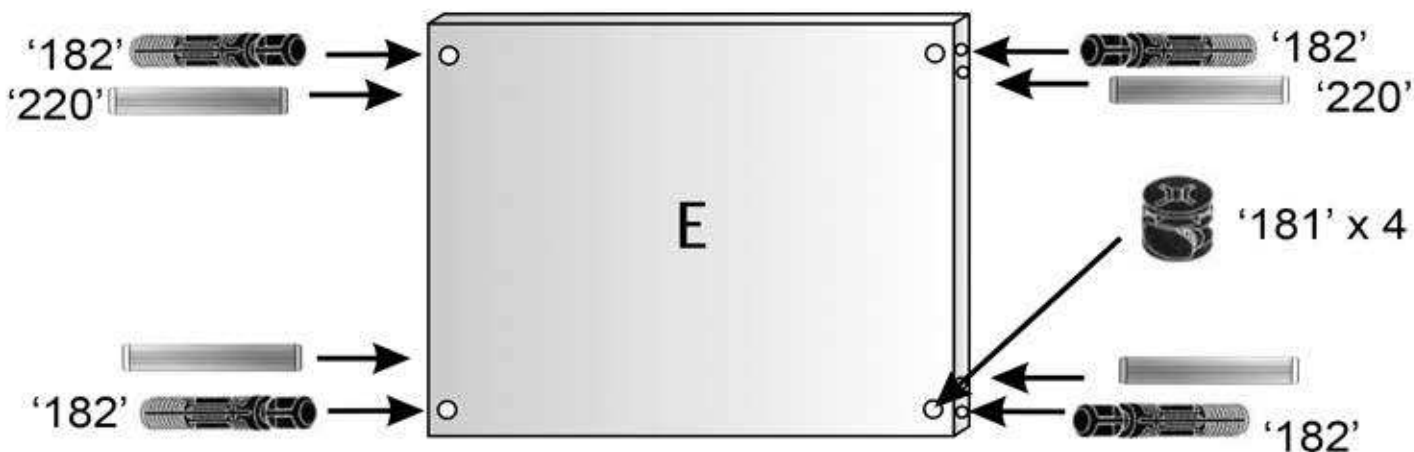

A

B

C

D

Spacers

Step 1 of 15 Model 7

'216' x6	'181' x6	'182' x6	'220' x6
-----------------	-----------------	-----------------	-----------------

Step 2 of 15 Model 7

<p>'62'</p> <p>1-left; 1-right 1-linke; 1-recht</p>	<p>'38'</p> <p>19mm</p> <p>↓</p> <p>x6</p>
---	--

8mm Spacer

Step 3 of 15 Model 7

Step 4 of 15 Model 7

Step 5 of 15 Model 7

'50'	'130'
	
12mm x2	x1

Step 6 of 15 Model 7

90
Important
Let Op
Achtung

Step 13 of 15 Model 7

'50'
↓
12mm
x4
(Black
/Zwart
/Noir)

Step 14 of 15 Model 7

'43'	'111'
	
12mm x2	12mm x2

Step 15 of 15 Model 7

'44' 12mm  x12	'201'  x6
'999' 21mm  x4	'144'  x2