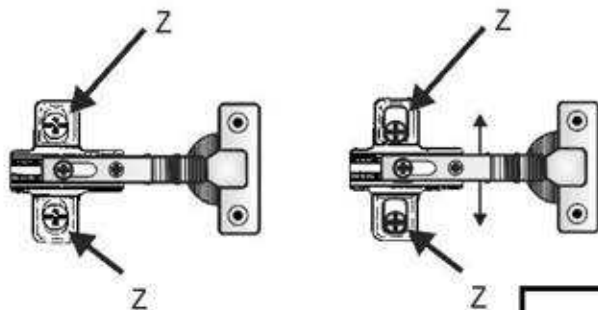

'144'

After assembly discard any extra fittings.

In het componenten pak zitten extra schroeven etc., na de opbouw kunnen deze weggegooid worden.

Après assemblage, se débarrasser de pièces de plus.

UK Spares and Assembly HELPLINE 01572 755110