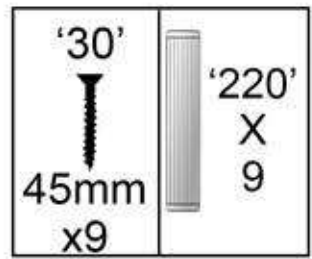

<p>'62'</p> <p>1-left; 1-right 1-linke; 1-recht</p>	<p>'38'</p> <p>19mm</p> <p>↓</p> <p>x6</p>
---	--

8mm Spacer

Step 3 of 15 Model 7

Step 4 of 15 Model 7

Step 5 of 15 Model 7

'50'	'130'
	
12mm x2	x1

Step 6 of 15 Model 7

Step 7 of 15 Model 7

Step 8 of 15 Model 7

Step 9 of 15 Model 7

Step 10 of 15 Model 7

Step 11 of 15 Model 7

Step 12 of 15 Model 7

Nail
Clou
Spijker
Nagel
Sprik

'13' 1pkt	'49' 15mm X 16
'108' X 2	'109' X 2

90
Important
Let Op
Achtung

Step 13 of 15 Model 7

'50'
↓
12mm
x4
(Black
/Zwart
/Noir)

Step 14 of 15 Model 7

'43'	'111'
	
12mm x2	12mm x2

Step 15 of 15 Model 7

'44' 12mm  x12	'201'  x6
'999' 21mm  x4	'144'  x2