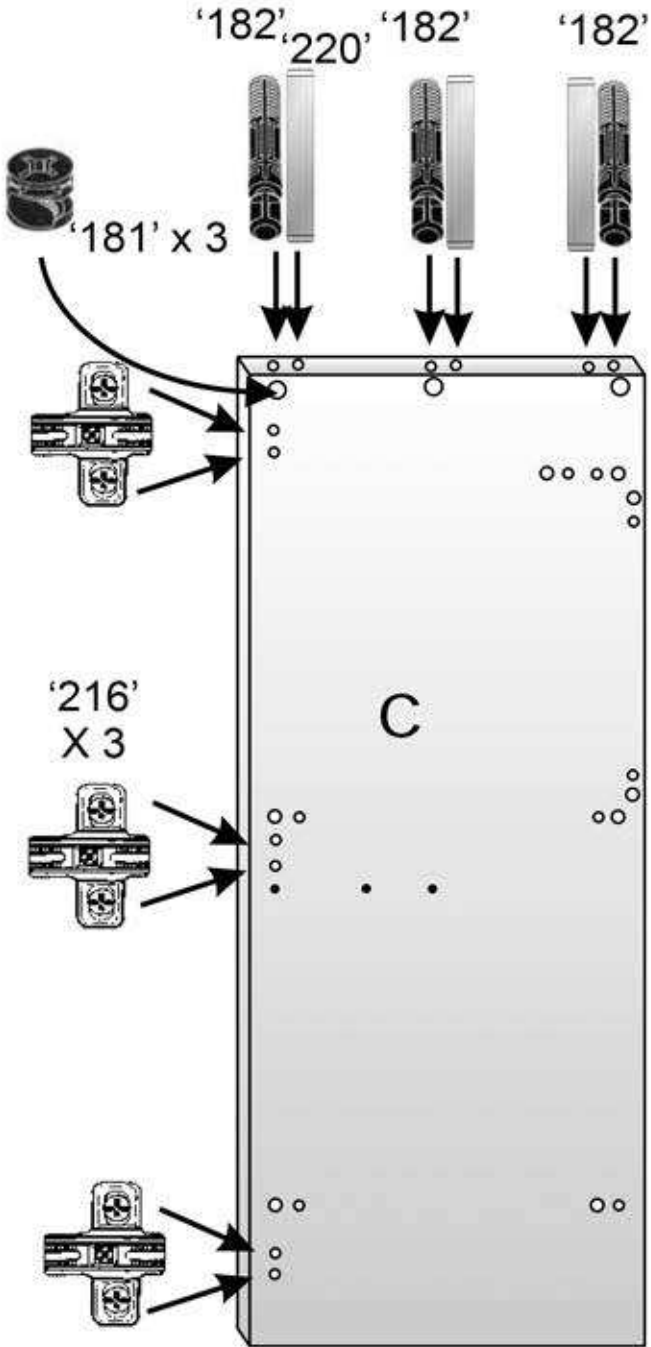

Frosty Desk

February, 2005
updated Nov 2006

'30' 45mm 9 45mm Carcase Screw	'182' 22 Quick Fit Snail Pins	'181' 22 Quick Fit Snail Cams	'50' 12mm 6 Black Zwart Noir 12mm Ø No 6 Blk Cak Poz	'44' 12mm 12 12mm Ø No 6 Cak Poz BZP	'49' 15mm 16 15mm Ø No 6 Pan Poz BZP	'43' 12mm 2 12mm Ø No 6 Pan Poz BZP	'220' 30 36mm X 6mm Dia. Dowels
'201' 6 165deg Hinge	'216' 35mm 6 35mm Hinge Plate	1 pr '65' Metal Bottom Drawer Runners	'108' 2 Twin Castor on plate with Brake	'109' 2 Twin castor on plate	'999' 1 Jazz CD Rack	'13' 1 pkt Panel Pins	
A — 1	B — 1	C — 1	D — 1	E — 1			
F — 1	J — 1	K — 1	L — 1	M — 1			
2-Glass Door / Glas / Verre					'144' 96mm Bar Handles	'111' 2 Door Buffers	
					'38' 6 19mm Ø No 6 Cak Poz BZP	'38' 19mm 6 19mm Ø No 6 Cak Poz BZP	

A

B

C

D

Spacers

Step 1 of 15 Model 7

'216' x6	'181' x6	'182' x6	'220' x6
-----------------	-----------------	-----------------	-----------------

Step 2 of 15 Model 7

<p>'62'</p> <p>1-left; 1-right 1-linke; 1-recht</p>	<p>'38'</p> <p>19mm</p> <p>↓</p> <p>x6</p>
---	--

8mm Spacer

Step 3 of 15 Model 7

Step 4 of 15 Model 7

Step 5 of 15 Model 7

'50'	'130'
	
12mm x2	x1

Step 6 of 15 Model 7

90
Important
Let Op
Achtung

Step 13 of 15 Model 7

'50'
↓
12mm
x4
(Black
/Zwart
/Noir)

Step 14 of 15 Model 7

'43'	'111'
	
12mm x2	12mm x2

Step 15 of 15 Model 7

'44' 12mm  x12	'201'  x6
'999' 21mm  x4	'144'  x2