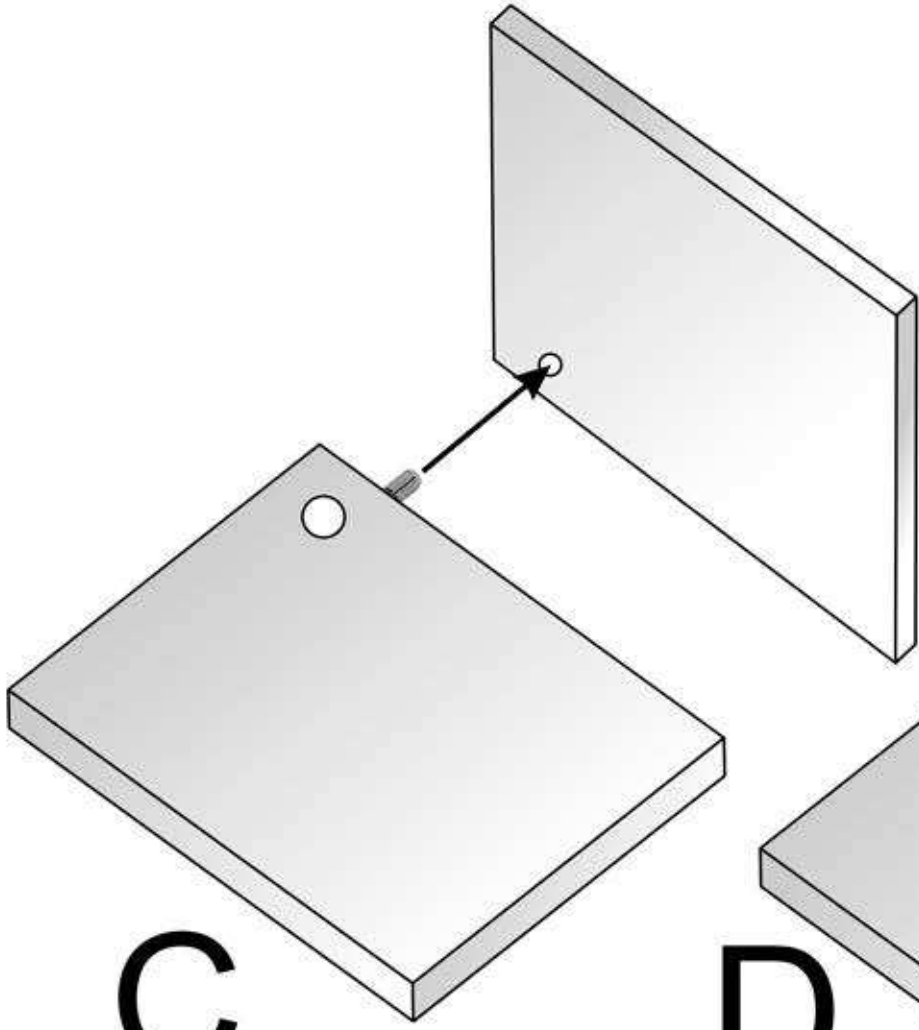

Frosty Desk

February, 2005
updated Nov 2006

'30' 45mm 9 45mm Carcase Screw	'182' 22 Quick Fit Snail Pins	'181' 22 Quick Fit Snail Cams	'50' 12mm 6 Black Zwart Noir 12mm Ø No 6 Blk Cak Poz	'44' 12mm 12 12mm Ø No 6 Cak Poz BZP	'49' 15mm 16 15mm Ø No 6 Pan Poz BZP	'43' 12mm 2 12mm Ø No 6 Pan Poz BZP	'220' 30 36mm X 6mm Dia. Dowels
'201' 6 165deg Hinge	'216' 35mm 6 35mm Hinge Plate	1 pr '65' Metal Bottom Drawer Runners	'108' 2 Twin Castor on plate with Brake	'109' 2 Twin castor on plate	'999' 1 Jazz CD Rack	'13' 1 pkt Panel Pins	
A — 1	B — 1	C — 1	D — 1	E — 1			
F — 1	J — 1	K — 1	L — 1	M — 1			
2-Glass Door / Glas / Verre					'144' 96mm Bar Handles	'111' 2 Door Buffers	
					'38' 6 19mm Ø No 6 Cak Poz BZP	'38' 19mm 6 19mm Ø No 6 Cak Poz BZP	

A

B

C

D

Spacers

Step 1 of 15 Model 7

'216' x6	'181' x6	'182' x6	'220' x6
-----------------	-----------------	-----------------	-----------------

Step 2 of 15 Model 7