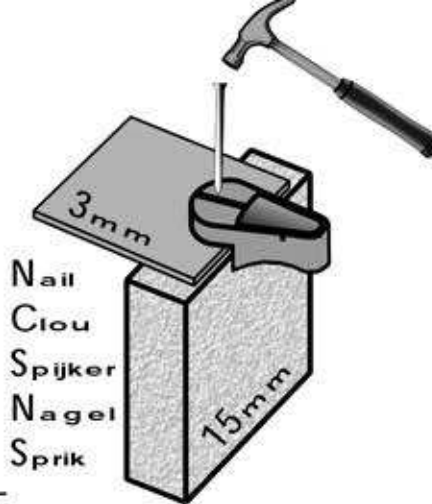

Step 7 of 15 Model 7

Step 8 of 15 Model 7

Step 9 of 15 Model 7

Step 10 of 15 Model 7

Step 11 of 15 Model 7

Step 12 of 15 Model 7

Nail
Clou
Spijker
Nagel
Sprik

'13' 1pkt	'49' 15mm X 16
'108' X 2	'109' X 2