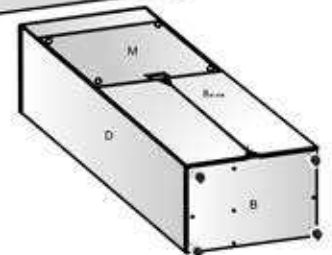

Step 7 of 15 Model 7

Step 8 of 15 Model 7

Step 9 of 15 Model 7

Step 10 of 15 Model 7

Step 11 of 15 Model 7

Step 12 of 15 Model 7

Nail
Clou
Spijker
Nagel
Sprik

'13' 1pkt	'49' 15mm X 16
'108' X 2	'109' X 2

90
Important
Let Op
Achtung

Step 13 of 15 Model 7

'50'
↓
12mm
x4
(Black
/Zwart
/Noir)

Step 14 of 15 Model 7

'43'	'111'
	
12mm x2	12mm x2

Step 15 of 15 Model 7

'44' 12mm  x12	'201'  x6
'999' 21mm  x4	'144'  x2