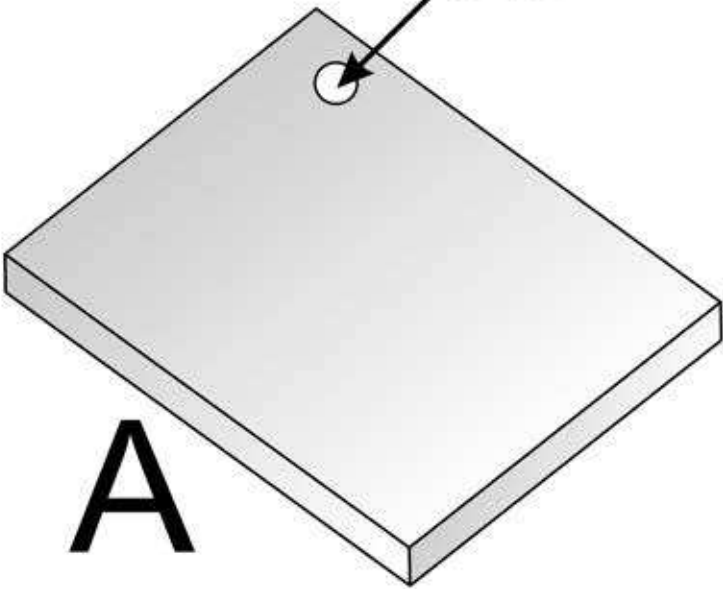

Frosty Desk

February, 2005
updated Nov 2006

'30' 45mm 9 45mm Carcase Screw	'182' 22 Quick Fit Snail Pins	'181' 22 Quick Fit Snail Cams	'50' 12mm 6 Black Zwart Noir 12mm Ø No 6 Blk Cak Poz	'44' 12mm 12 12mm Ø No 6 Cak Poz BZP	'49' 15mm 16 15mm Ø No 6 Pan Poz BZP	'43' 12mm 2 12mm Ø No 6 Pan Poz BZP	'220' 30 36mm X 6mm Dia. Dowels
'201' 6 165deg Hinge	'216' 35mm 6 35mm Hinge Plate	1 pr '65' Metal Bottom Drawer Runners	'108' 2 Twin Castor on plate with Brake	'109' 2 Twin castor on plate	'999' 1 Jazz CD Rack	'13' 1 pkt Panel Pins	
A — 1	B — 1	C — 1	D — 1	E — 1			
F — 1	J — 1	K — 1	L — 1	M — 1			
2-Glass Door / Glas / Verre					'144' 96mm Bar Handles	'111' 2 Door Buffers	
					'38' 6 19mm Ø No 6 Cak Poz BZP	'38' 19mm 6 19mm Ø No 6 Cak Poz BZP	

A

B

C

D

Spacers

Step 1 of 15 Model 7

'216' x6	'181' x6	'182' x6	'220' x6
-----------------	-----------------	-----------------	-----------------

Step 2 of 15 Model 7