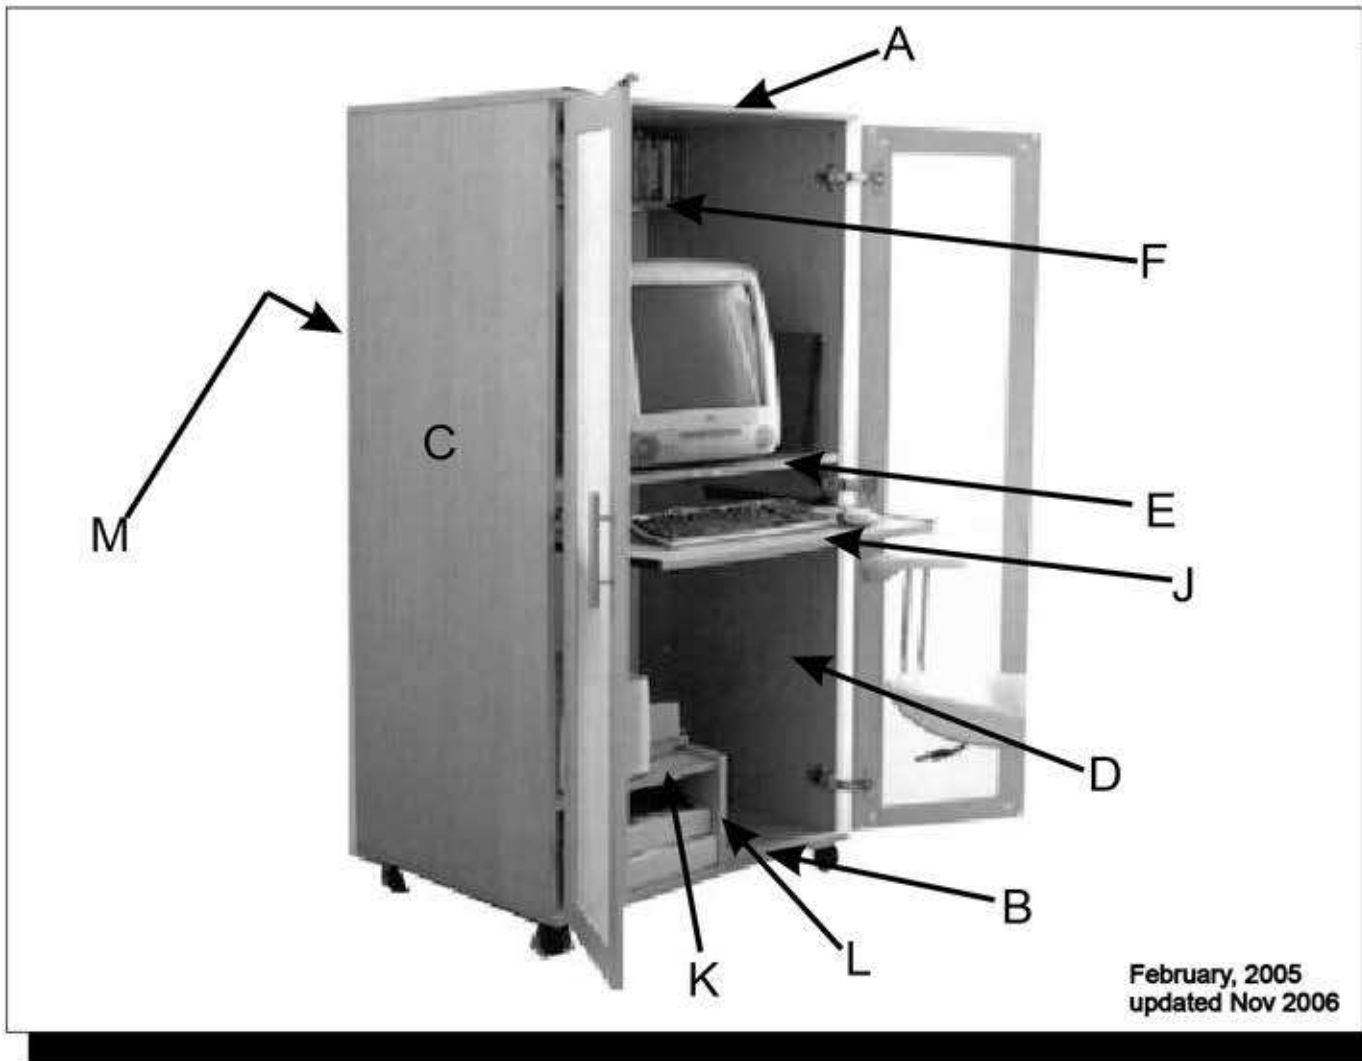

Frosty Desk

February, 2005
updated Nov 2006

'30' 45mm 9 45mm Carcase Screw	'182' 22 Quick Fit Snail Pins	'181' 22 Quick Fit Snail Cams	'50' 12mm 6 Black Zwart Noir 12mm Ø No 6 Blk Cak Poz	'44' 12mm 12 12mm Ø No 6 Cak Poz BZP	'49' 15mm 16 15mm Ø No 6 Pan Poz BZP	'43' 12mm 2 12mm Ø No 6 Pan Poz BZP	'220' 30 36mm X 6mm Dia. Dowels
'201' 6 165deg Hinge	'216' 35mm 6 35mm Hinge Plate	1 pr '65' Metal Bottom Drawer Runners	'108' 2 Twin Castor on plate with Brake	'109' 2 Twin castor on plate	'999' 1 Jazz CD Rack	'13' 1 pkt Panel Pins	
A — 1	B — 1	C — 1	D — 1	E — 1			
F — 1	J — 1	K — 1	L — 1	M — 1			
2-Glass Door / Glas / Verre					'144' 96mm Bar Handles	'111' 2 Door Buffers	
					'38' 6 19mm Ø No 6 Cak Poz BZP	'38' 19mm 6 19mm Ø No 6 Cak Poz BZP	