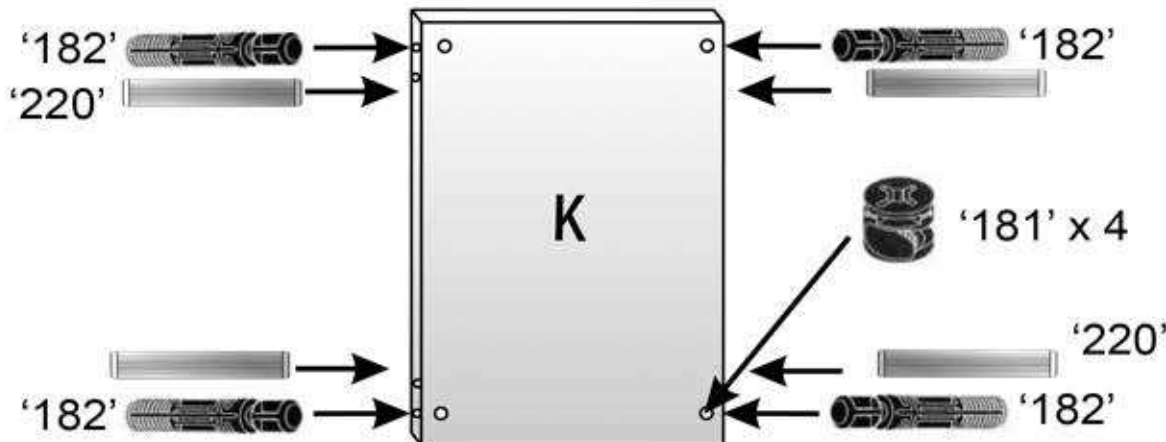

A

B

C

D

Spacers

Step 1 of 15 Model 7

'216' x6	'181' x6	'182' x6	'220' x6
-----------------	-----------------	-----------------	-----------------

Step 2 of 15 Model 7

<p>'62'</p> <p>1-left; 1-right 1-linke; 1-recht</p>	<p>'38'</p> <p>19mm</p> <p>↓</p> <p>x6</p>
---	--

8mm Spacer

Step 3 of 15 Model 7

Step 4 of 15 Model 7

Step 5 of 15 Model 7

'50'	'130'
	
12mm x2	x1

Step 6 of 15 Model 7

90
Important
Let Op
Achtung

Step 13 of 15 Model 7

'50'
↓
12mm
x4
(Black
/Zwart
/Noir)

Step 14 of 15 Model 7

'43'	'111'
	
12mm x2	12mm x2

Step 15 of 15 Model 7

'44' 12mm  x12	'201'  x6
'999' 21mm  x4	'144'  x2