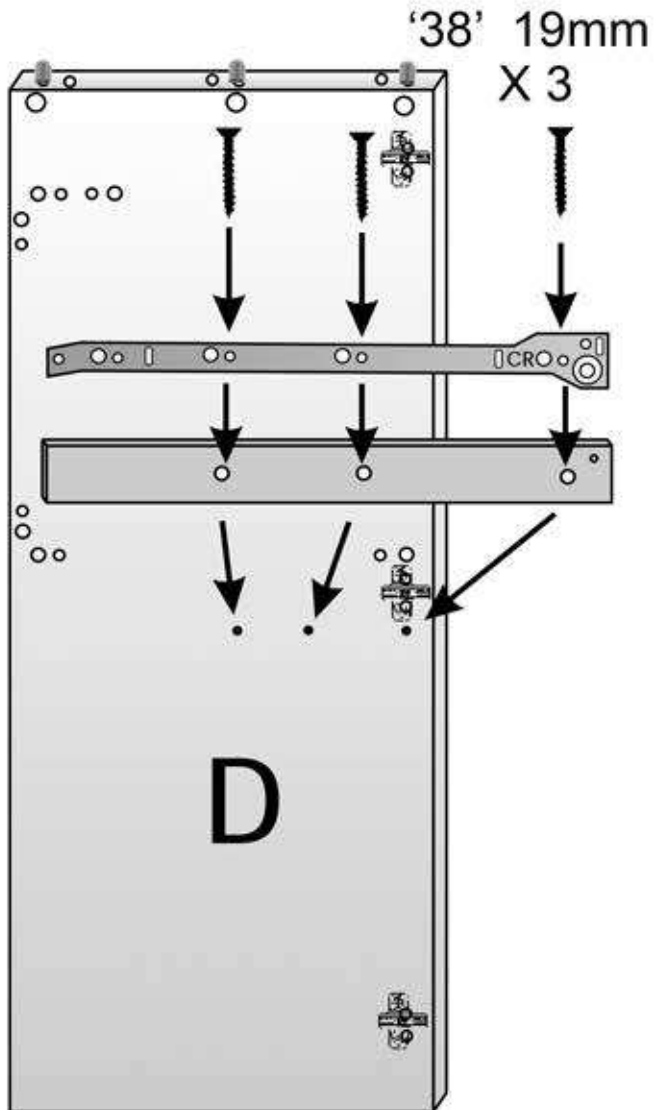

Frosty Desk

February, 2005
updated Nov 2006

'30' 45mm 9 45mm Carcase Screw	'182' 22 Quick Fit Snail Pins	'181' 22 Quick Fit Snail Cams	'50' 12mm 6 Black Zwart Noir 12mm Ø No 6 Blk Cak Poz	'44' 12mm 12 12mm Ø No 6 Cak Poz BZP	'49' 15mm 16 15mm Ø No 6 Pan Poz BZP	'43' 12mm 2 12mm Ø No 6 Pan Poz BZP	'220' 30 36mm X 6mm Dia. Dowels
'201' 6 165deg Hinge	'216' 35mm 6 35mm Hinge Plate	1 pr '65' Metal Bottom Drawer Runners	'108' 2 Twin Castor on plate with Brake	'109' 2 Twin castor on plate	'999' 1 Jazz CD Rack	'13' 1 pkt Panel Pins	
A — 1	B — 1	C — 1	D — 1	E — 1			
F — 1	J — 1	K — 1	L — 1	M — 1			
2-Glass Door / Glas / Verre					'144' 96mm Bar Handles	'111' 2 Door Buffers	
					'38' 6 19mm Ø No 6 Cak Poz BZP	'38' 19mm 6 19mm Ø No 6 Cak Poz BZP	

A

B

C

D

Spacers

Step 1 of 15 Model 7

'216' x6	'181' x6	'182' x6	'220' x6
-----------------	-----------------	-----------------	-----------------

Step 2 of 15 Model 7

<p>'62'</p> <p>1-left; 1-right 1-linke; 1-recht</p>	<p>'38'</p> <p>19mm</p> <p>↓</p> <p>x6</p>
---	--

8mm Spacer

Step 3 of 15 Model 7

Step 4 of 15 Model 7

Step 5 of 15 Model 7

'50'	'130'
	
12mm x2	x1

Step 6 of 15 Model 7

90
Important
Let Op
Achtung

Step 13 of 15 Model 7

'50'
↓
12mm
x4
(Black
/Zwart
/Noir)

Step 14 of 15 Model 7

'43'	'111'
	
12mm x2	12mm x2

Step 15 of 15 Model 7

'44' 12mm  x12	'201'  x6
'999' 21mm  x4	'144'  x2