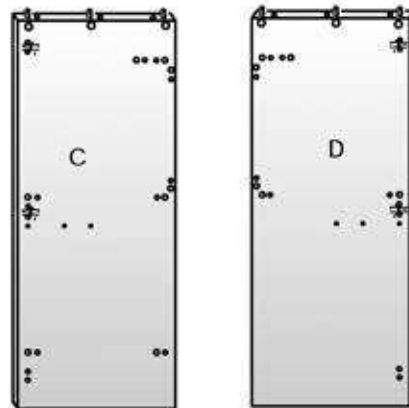

Frosty Desk

February, 2005
updated Nov 2006

'30' 45mm 9 45mm Carcase Screw	'182' 22 Quick Fit Snail Pins	'181' 22 Quick Fit Snail Cams	'50' 12mm 6 Black Zwart Noir 12mm Ø No 6 Blk Cak Poz	'44' 12mm 12 12mm Ø No 6 Cak Poz BZP	'49' 15mm 16 15mm Ø No 6 Pan Poz BZP	'43' 12mm 2 12mm Ø No 6 Pan Poz BZP	'220' 30 36mm X 6mm Dia. Dowels
'201' 6 165deg Hinge	'216' 35mm 6 35mm Hinge Plate	1 pr '65' Metal Bottom Drawer Runners	'108' 2 Twin Castor on plate with Brake	'109' 2 Twin castor on plate	'999' 1 Jazz CD Rack	'13' 1 pkt Panel Pins	
A — 1	B — 1	C — 1	D — 1	E — 1			
F — 1	J — 1	K — 1	L — 1	M — 1			
2-Glass Door / Glas / Verre					'144' 96mm Bar Handles	'111' 2 Door Buffers	
					'38' 6 19mm Ø No 6 Cak Poz BZP	'38' 19mm 6 19mm Ø No 6 Cak Poz BZP	

A

B

C

D

Spacers

Step 1 of 15 Model 7

'216' x6	'181' x6	'182' x6	'220' x6
-----------------	-----------------	-----------------	-----------------

Step 2 of 15 Model 7

<p>'62'</p> <p>1-left; 1-right 1-linke; 1-recht</p>	<p>'38'</p> <p>19mm</p> <p>↓</p> <p>x6</p>
---	--

8mm Spacer

Step 3 of 15 Model 7

Step 4 of 15 Model 7

Step 5 of 15 Model 7

'50'	'130'
	
12mm x2	x1

Step 6 of 15 Model 7