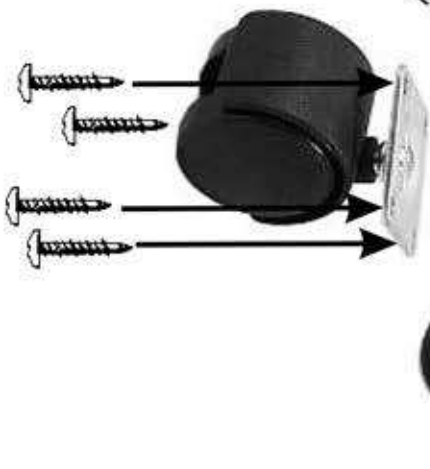

Step 7 of 15 Model 7

Step 8 of 15 Model 7

Step 9 of 15 Model 7

Step 10 of 15 Model 7

Step 11 of 15 Model 7

Step 12 of 15 Model 7

Nail
Clou
Spijker
Nagel
Sprik

'13' 1pkt	'49' 15mm X 16
'108' X 2	'109' X 2

90
Important
Let Op
Achtung

Step 13 of 15 Model 7

'50'
↓
12mm
x4
(Black
/Zwart
/Noir)

Step 14 of 15 Model 7

'43'	'111'
	
12mm x2	12mm x2

Step 15 of 15 Model 7

'44' 12mm  x12	'201'  x6
'999' 21mm  x4	'144'  x2