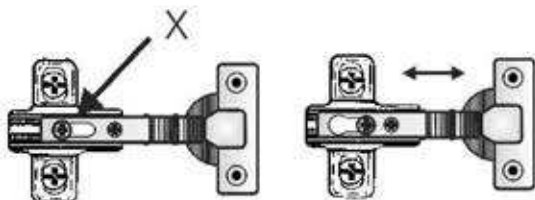

'144'

After assembly discard any extra fittings.

In het componenten pak zitten extra schroeven etc., na de opbouw kunnen deze weggegooid worden.

Après assemblage, se débarrasser de pièces de plus.

UK Spares and Assembly HELPLINE 01572 755110