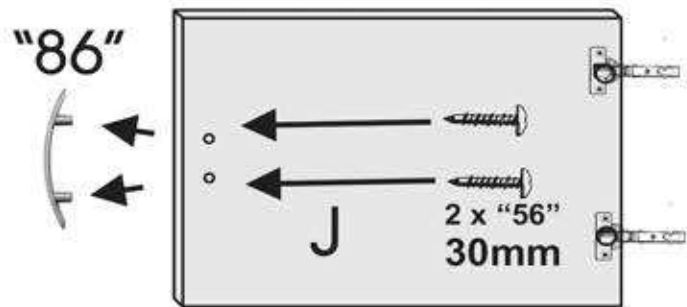

Step 5

'220'		4	'44'		8
'216'		2	'61'		2

 12mm	 22 x "43"	 22 x "155"	 6 x "220"
--	---	--	---

'220'		4
-------	---	---

'30'	 45mm	4
------	--	---

 45mm 4 x "30"	 12mm 17 x "43"
--	--

 2 x "14"	 45mm 2 x "30"	 12mm 21 x "43"
 26mm x M6 2 x "24"		 1 x "25"
 1 x Plate		

20 x "13"

Nail
Clou
Spijker
Nagel
Sprik

32mm
4 x "33"

 30mm 4 x "56"	 12mm 8 x "44"	 4 x "208"	 2 x "86"
---	--	--	---

X 2

Dry
Droog
Trocknen
Secher

'86'

'86'		4
'56'		8
'219'		4