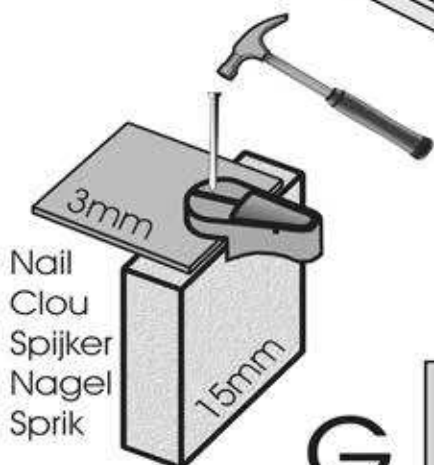

Step 5

'220'		4	'44'		8
'216'		2	'61'		2

 12mm	 22 x "43"	 22 x "155"	 6 x "220"
--	---	--	---

'220'		4
-------	---	---

'30'	 45mm	4
------	--	---

 45mm 4 x "30"	 12mm 17 x "43"
--	--

 2 x "14"	 45mm 2 x "30"	 12mm 21 x "43"
 26mm x M6 2 x "24"		 1 x "25"
 1 x Plate		

20 x "13"

Nail
Clou
Spijker
Nagel
Sprik

32mm
4 x "33"

 30mm 4 x "56"	 12mm 8 x "44"	 4 x "208"	 2 x "86"
---	--	--	---

X 2

Dry
Droog
Trocknen
Secher

'86'

'86'		4
'56'		8
'219'		4