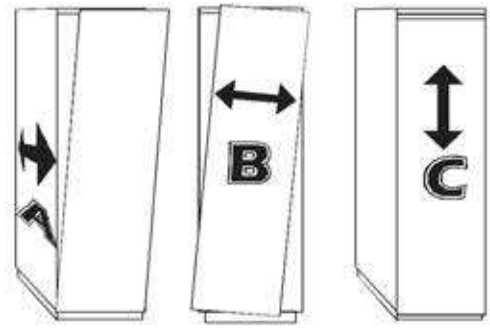

Step 5

'220'		4	'44'		8
'216'		2	'61'		2

 12mm	 22 x "43"	 22 x "155"	 6 x "220"
--	---	--	---

'220'		4
-------	---	---

'30'	 45mm	4
------	--	---

 45mm 4 x "30"	 12mm 17 x "43"
--	--

 2 x "14"	 45mm 2 x "30"	 12mm 21 x "43"
 26mm x M6 2 x "24"		 1 x "25"
 1 x Plate		

20 x "13"

Nail
Clou
Spijker
Nagel
Sprik

32mm
4 x "33"

 30mm 4 x "56"	 12mm 8 x "44"	 4 x "208"	 2 x "86"
---	--	--	---

X 2

Dry
Droog
Trocknen
Secher

'86'

'86'		4
'56'		8
'219'		4