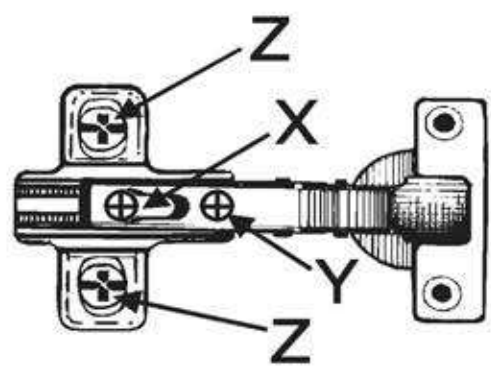

Step 5

'220'		4	'44'		8
'216'		2	'61'		2

 12mm	 22 x "43"	 22 x "155"	 6 x "220"
--	---	--	---

'220'		4
-------	---	---

'30'	 45mm	4
------	--	---

 45mm 4 x "30"	 12mm 17 x "43"
--	--

 2 x "14"	 45mm 2 x "30"	 12mm 21 x "43"
 26mm x M6 2 x "24"		 1 x "25"
 1 x Plate		

20 x "13"

Nail
Clou
Spijker
Nagel
Sprik

32mm
4 x "33"

 30mm 4 x "56"	 12mm 8 x "44"	 4 x "208"	 2 x "86"
---	--	--	---

X 2

Dry
Droog
Trocknen
Secher

'86'

'86'		4
'56'		8
'219'		4