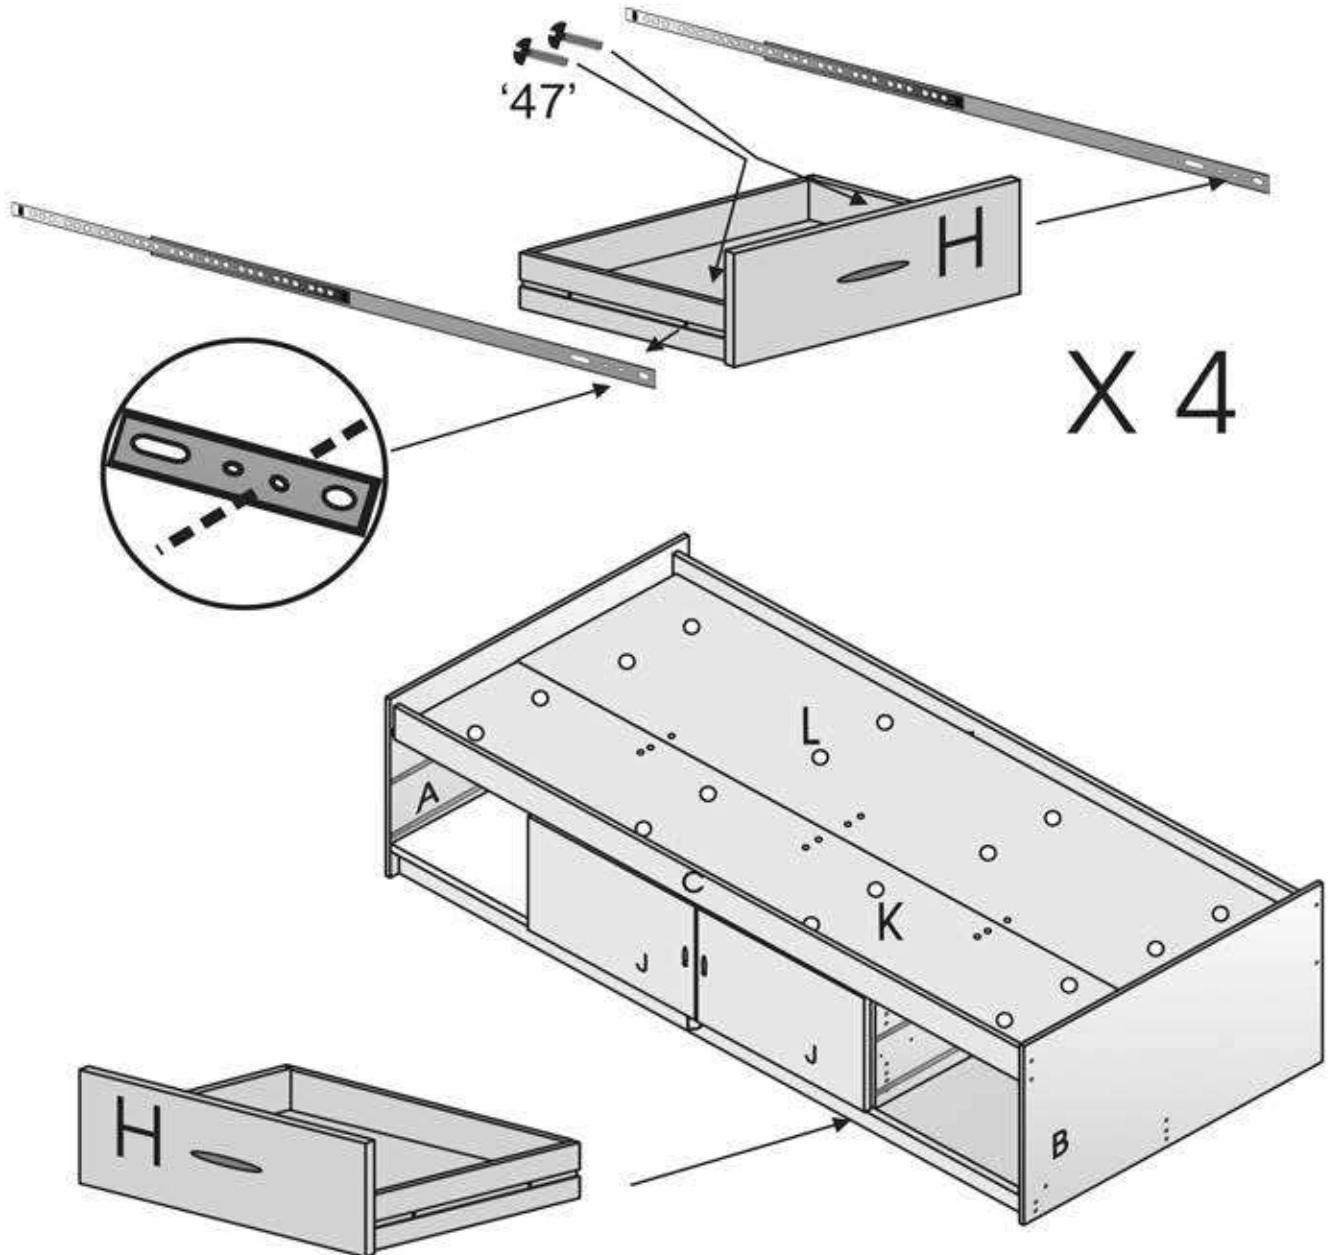

After assembly discard any extra fittings.
In het componenten pak zitten extra
schroeven etc., na de opbouw kunnen
deze weggegooid worden.
Après Assemblage, se débarrasser de pièces
de plus.

UK Spares and Assembly HELPLINE 01572 755110
Manufacturer - Belvoir Associates Ltd
Pillings Road Oakham England