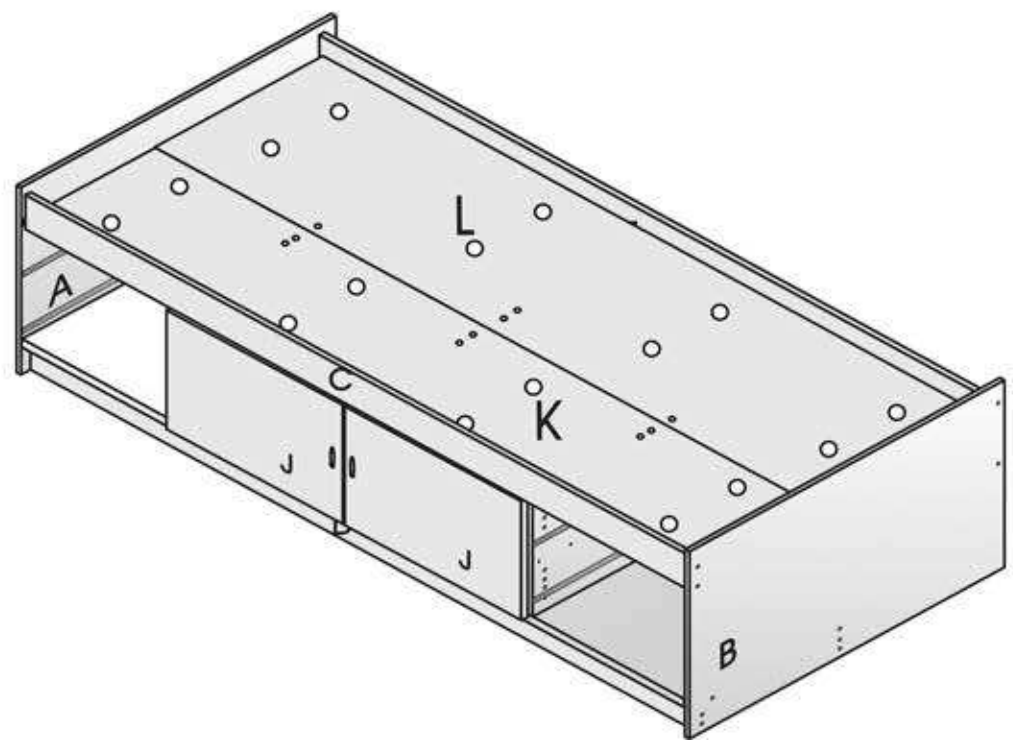

20 x "13"

Nail
Clou
Spijker
Nagel
Sprik

32mm
4 x "33"

 30mm 4 x "56"	 12mm 8 x "44"	 4 x "208"	 2 x "86"
---	--	--	---

X 2

Dry
Droog
Trocknen
Secher

'86'

'86'		4
'56'		8
'219'		4