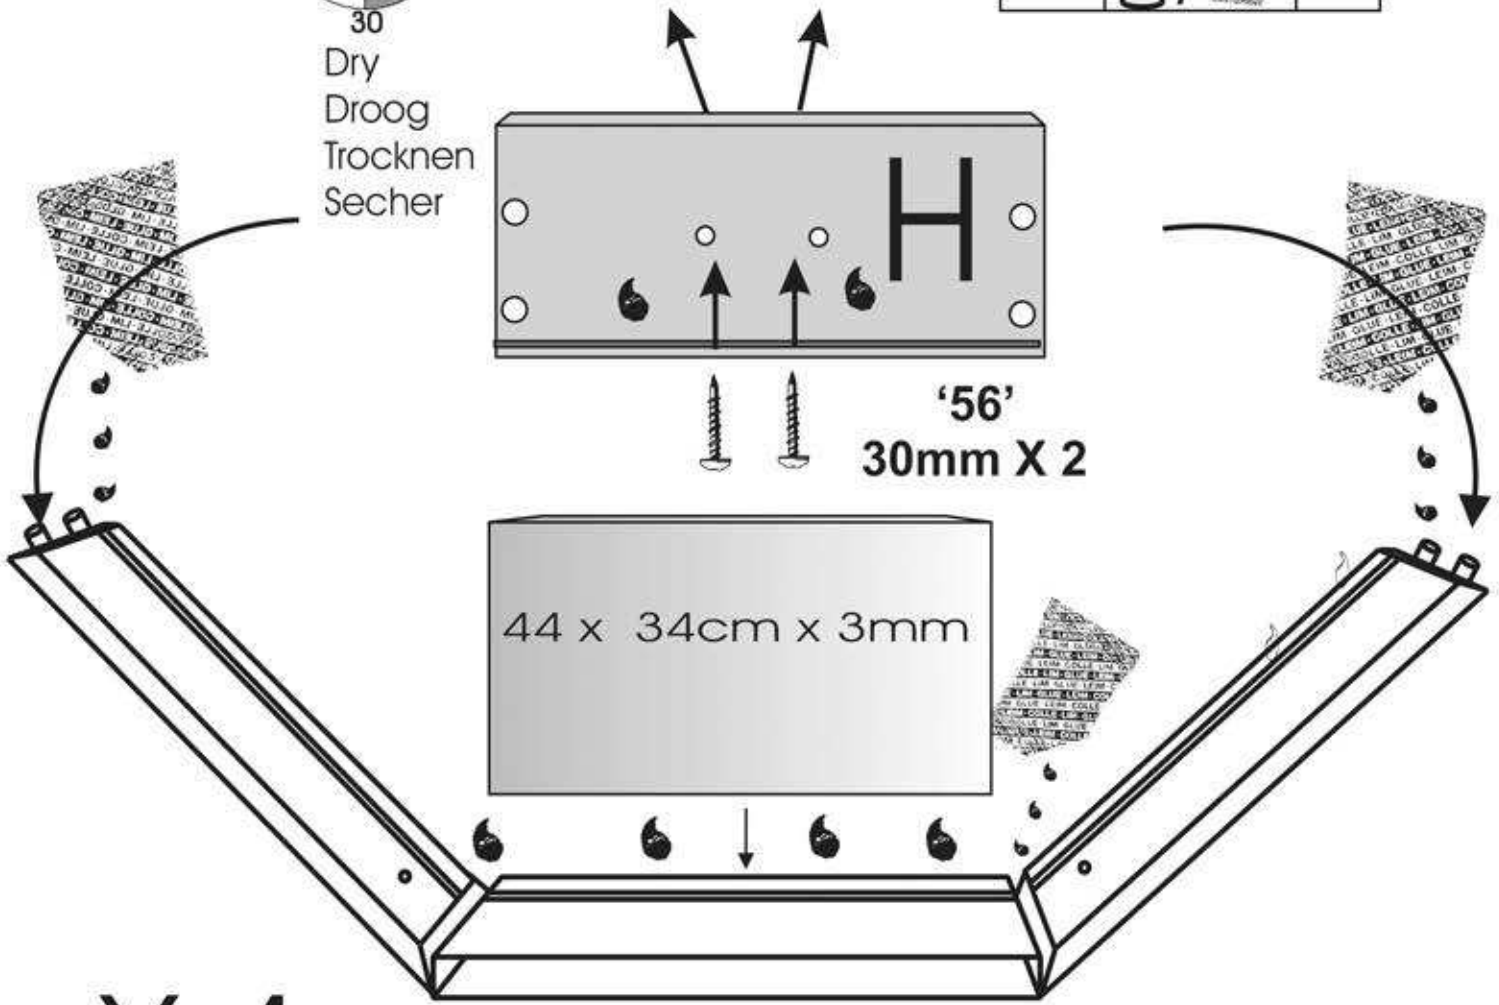

20 x "13"

Nail
Clou
Spijker
Nagel
Sprik

32mm
4 x "33"

 30mm 4 x "56"	 12mm 8 x "44"	 4 x "208"	 2 x "86"
---	--	--	---

X 2

Dry
Droog
Trocknen
Secher

'86'

'86'		4
'56'		8
'219'		4