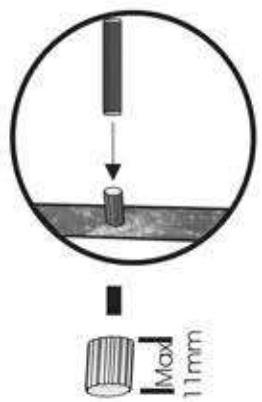

10 x "30"	18 x "220"	4 x "208"	4 x "216"	2 x "14"	40 x "44"	1 x "25"	8 x "61"	1 x "148"
20 x "28"	2 x "24"	6 x "86"	36 x "155"	30 x "13"	74 x "43"	4 x "219"		

A	—	1	J	—	2	1 x 107 x 40.5 cm x 3mm
B	—	1	K	—	1	4 x 44 x 34 cm x 3mm
C	—	1	L	—	1	
D	—	2				
E	—	1				
F	—	1				
G	—	2				
H	—	4				

'44'	 12mm	8
'61'		2

Gamma

Step 4

'220'		4	'44'		8
'216'		2	'61'		2

1 X

1st

'216'

Gamma

Step 5

'220'		4	'44'		8
'216'		2	'61'		2

 12mm	 22 x "43"	 22 x "155"	 6 x "220"
--	---	--	---

'220'		4
-------	---	---

'30'	 45mm	4
------	--	---

 45mm 4 x "30"	 12mm 17 x "43"
--	--

 2 x "14"	 45mm 2 x "30"	 12mm 21 x "43"
 26mm x M6 2 x "24"		 1 x "25"
 1 x Plate		

20 x "13"

Nail
Clou
Spijker
Nagel
Sprik

32mm
4 x "33"

 30mm 4 x "56"	 12mm 8 x "44"	 4 x "208"	 2 x "86"
---	--	--	---

X 2

Dry
Droog
Trocknen
Secher

'86'

'86'		4
'56'		8
'219'		4