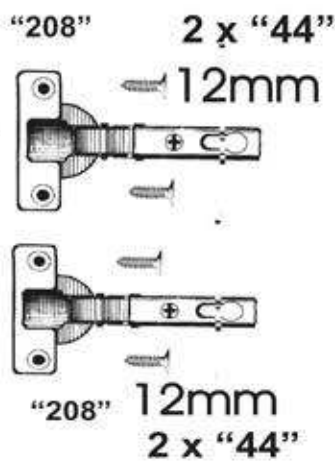

10 x "30"	18 x "220"	4 x "208"	4 x "216"	2 x "14"	40 x "44"	1 x "25"	8 x "61"	1 x "148"
20 x "28"	2 x "24"	6 x "86"	36 x "155"	30 x "13"	74 x "43"	4 x "219"		

A	—	1	J	—	2	1 x 107 x 40.5 cm x 3mm
B	—	1	K	—	1	4 x 44 x 34 cm x 3mm
C	—	1	L	—	1	
D	—	2				
E	—	1				
F	—	1				
G	—	2				
H	—	4				

Step 5

'220'		4	'44'		8
'216'		2	'61'		2

 12mm	 22 x "43"	 22 x "155"	 6 x "220"
--	---	--	---

'220'		4
-------	---	---

'30'	 45mm	4
------	--	---

 45mm 4 x "30"	 12mm 17 x "43"
--	--

 2 x "14"	 45mm 2 x "30"	 12mm 21 x "43"
 26mm x M6 2 x "24"		 1 x "25"
 1 x Plate		

20 x "13"

Nail
Clou
Spijker
Nagel
Sprik

32mm
4 x "33"

 30mm 4 x "56"	 12mm 8 x "44"	 4 x "208"	 2 x "86"
---	--	--	---

X 2

Dry
Droog
Trocknen
Secher

'86'

'86'		4
'56'		8
'219'		4