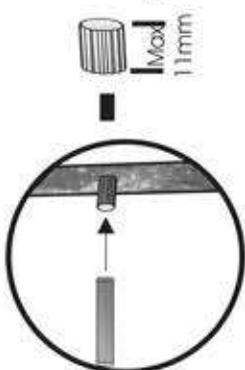

10 x "30"	18 x "220"	4 x "208"	4 x "216"	2 x "14"	40 x "44"	1 x "25"	8 x "61"	1 x "148"
20 x "28"	2 x "24"	6 x "86"	36 x "155"	30 x "13"	74 x "43"	4 x "219"		

A	—	1	J	—	2	1 x 107 x 40.5 cm x 3mm
B	—	1	K	—	1	4 x 44 x 34 cm x 3mm
C	—	1	L	—	1	
D	—	2				
E	—	1				
F	—	1				
G	—	2				
H	—	4				

'44'	 12mm	8
'61'		2

Gamma

Step 4

'220'		4	'44'		8
'216'		2	'61'		2

1 X

1st

'216'

Gamma

Step 5

'220'		4	'44'		8
'216'		2	'61'		2

 12mm	 22 x "43"	 22 x "155"	 6 x "220"
--	---	--	---

'220'		4
-------	---	---

'30'	 45mm	4
------	--	---

 45mm 4 x "30"	 12mm 17 x "43"
--	--

 2 x "14"	 45mm 2 x "30"	 12mm 21 x "43"
 26mm x M6 2 x "24"		 1 x "25"
 1 x Plate		

20 x "13"

Nail
Clou
Spijker
Nagel
Sprik

32mm
4 x "33"

 30mm 4 x "56"	 12mm 8 x "44"	 4 x "208"	 2 x "86"
---	--	--	---

X 2

Dry
Droog
Trocknen
Secher

'86'

'86'		4
'56'		8
'219'		4