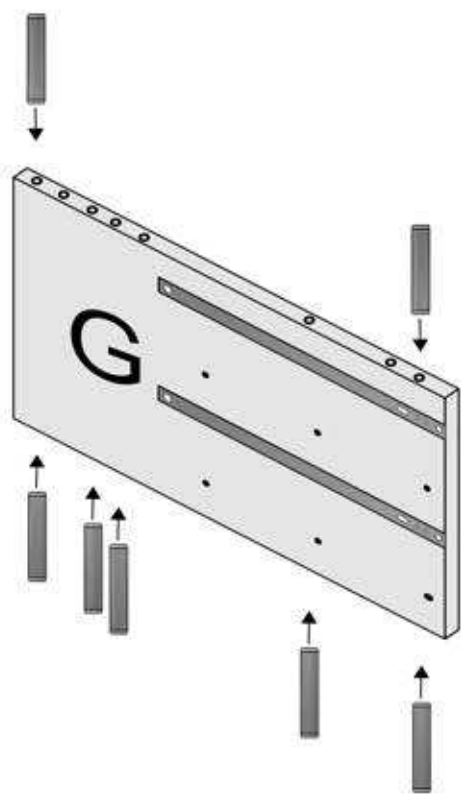

10 45mm x "30" 45mm H/Loc	26 x "220" 38 x 6mm dowel	4 x "208" Ø Crank 26mm Hinge	4 x "206" 26mm Hinge Plate	4 10mm x "47" 10mm x 6mm	20 12mm x "44" 12 x M=6,8000-008-CSK	1 x "25" 4mm Floor toy	4 x "61" 2 pairs 32cm runners	2 760 x 340 x 100mm
12 x "28" 50mm Contrast	16 x "19" 23mm x M4	8 x "77" Hinge Covers for 208mm	38 x "155" DT 484	30 x "13" Pin	76 12mm x "43" 12xM=6,8000-008-CSK	2 x "219" Glue	4 x "36" 25mm x 36mm	

A	—	1	K	—	1	2 x 61 x 33 cm x 3mm
B	—	1	L	—	1	2 x 75 x 34 cm x 3mm
D	—	1				
E	—	1				
F	—	1				
G	—	2				
H	—	2				
J	—	2				

Halstead Bed

Halstead Sofa Bed

Step 1

Halstead Sofa Bed

Step 2

'44'	 12mm	6
'61'		2

Halstead Sofa Bed

Step 3

'44'	12mm	6
'61'		2

Hairstead Sofa Bed

Step 5

 12mm "43"	 24 "155"	 8 "220"
---	--	---

Hairstead Sofa Bed

Step 6