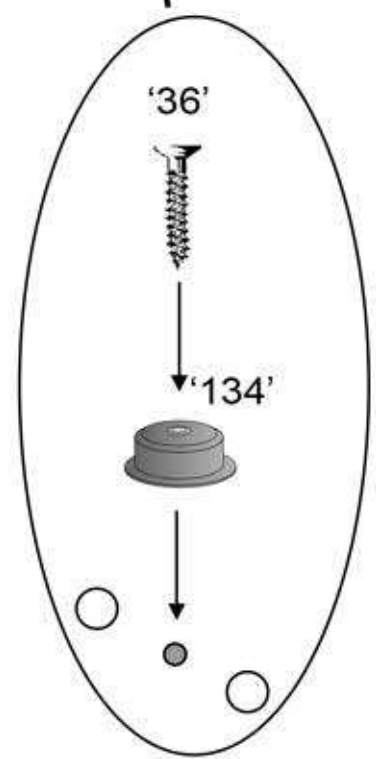

A	—	1	K	—	1	2 x 61 x 33 cm x 3mm
B	—	1	L	—	1	2 x 75 x 34 cm x 3mm
D	—	1				
E	—	1				
F	—	1				
G	—	2				
H	—	2				
J	—	2				

Halstead Bed

Halstead Sofa Bed

Step 1

Halstead Sofa Bed

Step 2

'44'	 12mm	6
'61'		2

Halstead Sofa Bed

Step 3

'44'	12mm	6
'61'		2

Hairstead Sofa Bed

Step 5

 12mm "43"	 24 "155"	 8 "220"
---	--	---

Hairstead Sofa Bed

Step 6

'220'		4
'206'		4

Mask
11mm

Halstead Sofa Bed

Step 7

'30'	 45mm	4
------	--	---

Halstead Sofa Bed

Step 8

'36'	 25mm	4
'134'		4

Halstead Sofa Bed

Step 9

Halstead Sofa Bed

Step 10

 45mm 6 x "30"	 12mm 38 x "43"
---	--

Halstead Sofa Bed

Step 11

 30 x "13"	 6 x "106"
--	--