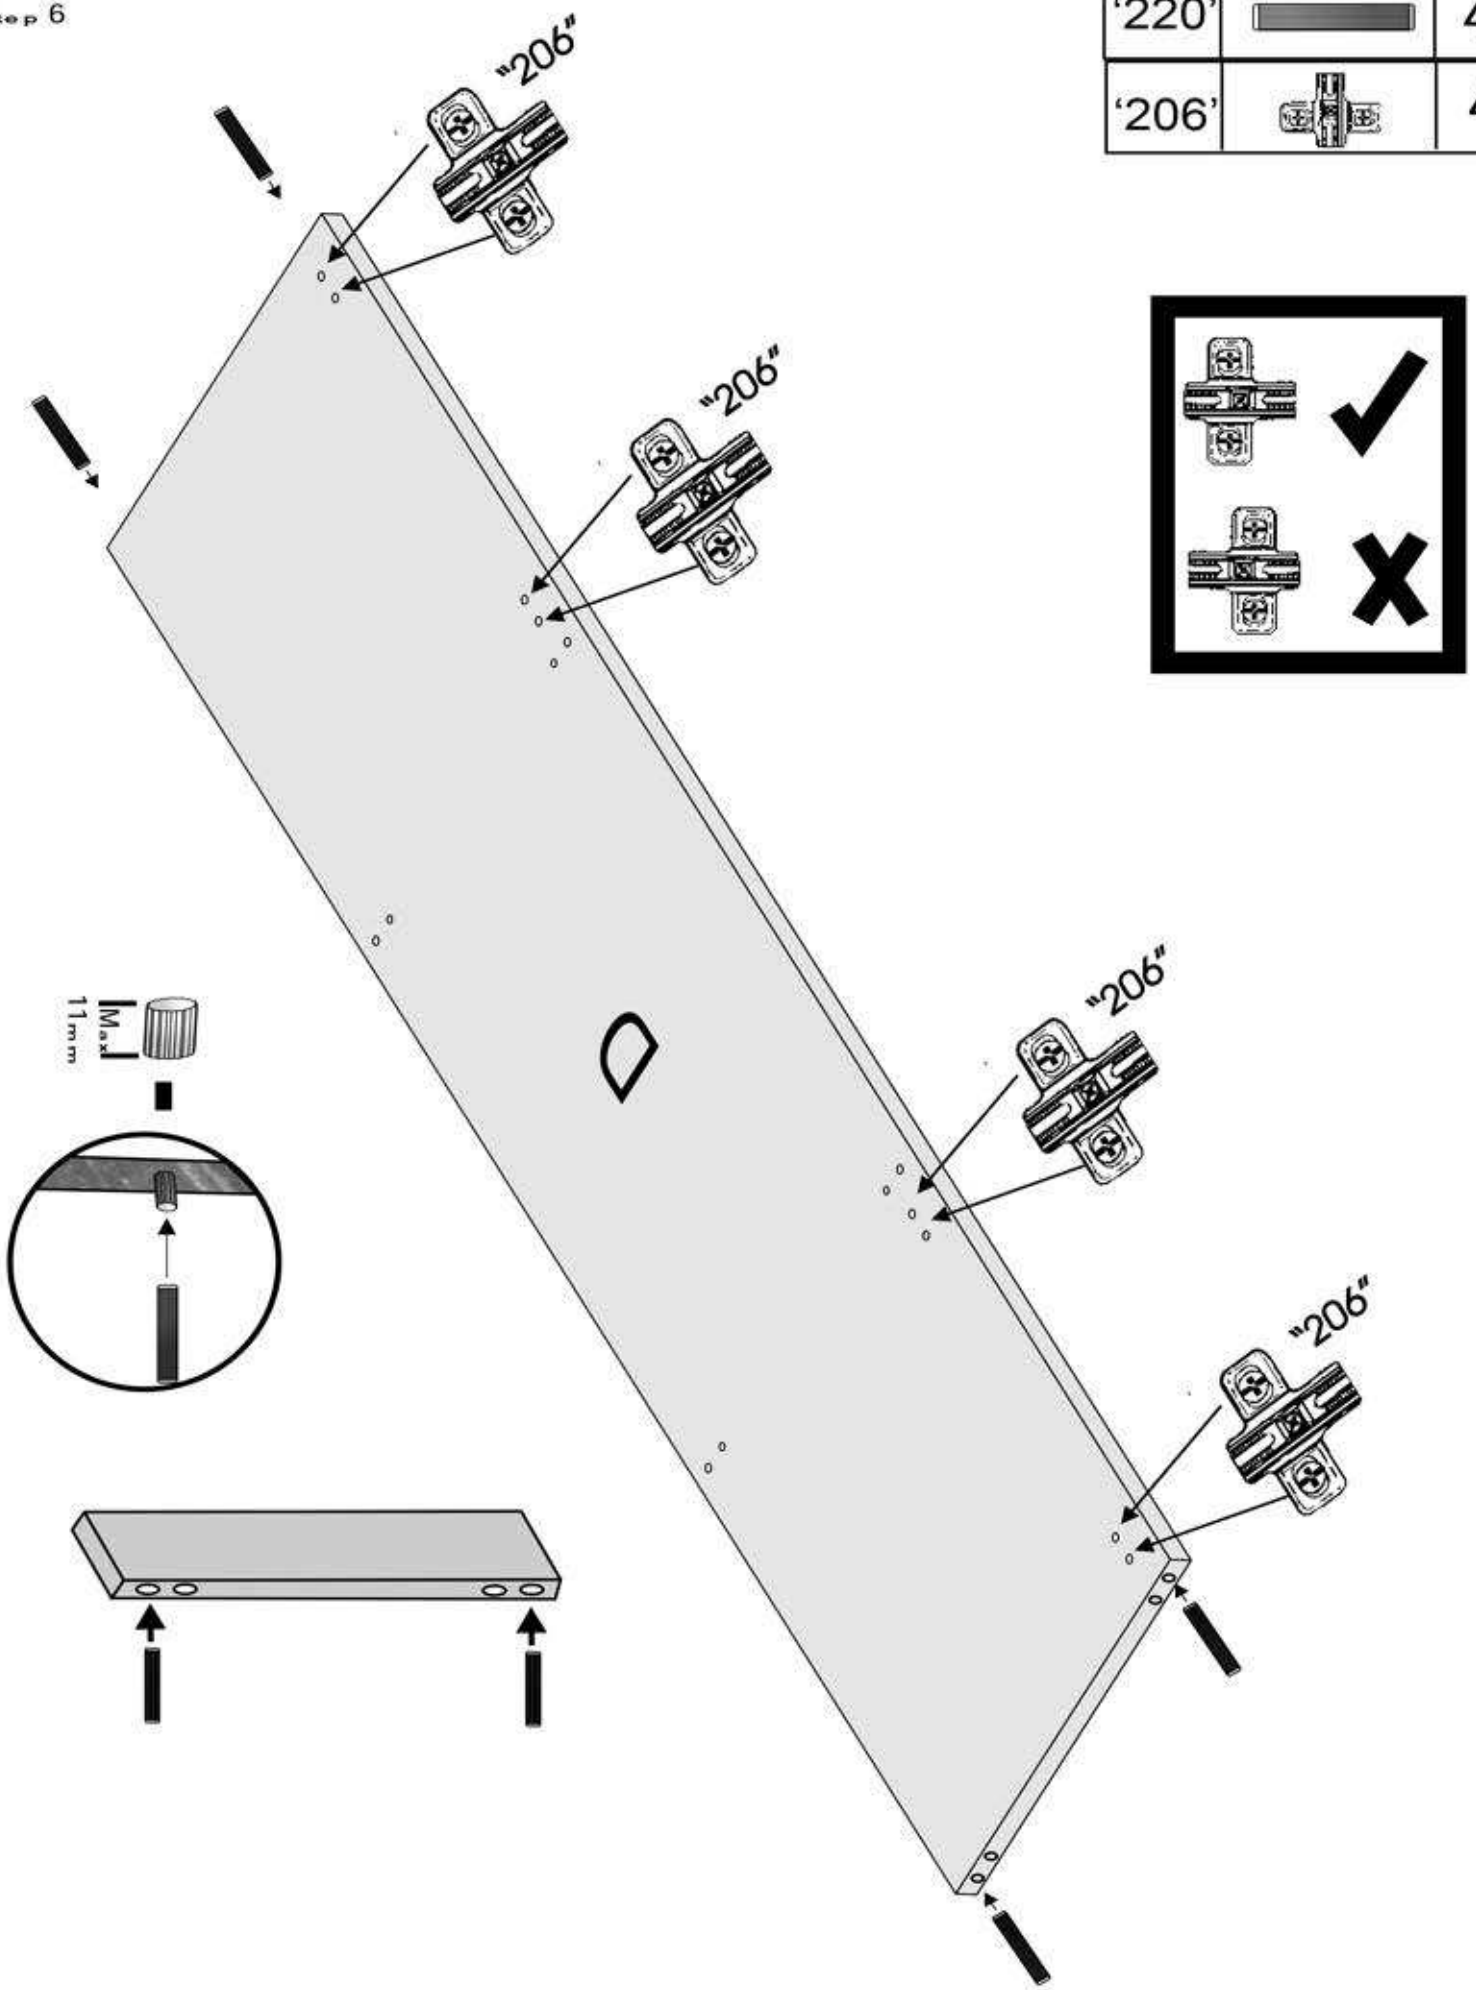

Hairstead Sofa Bed

Step 6

'220'		4
'206'		4