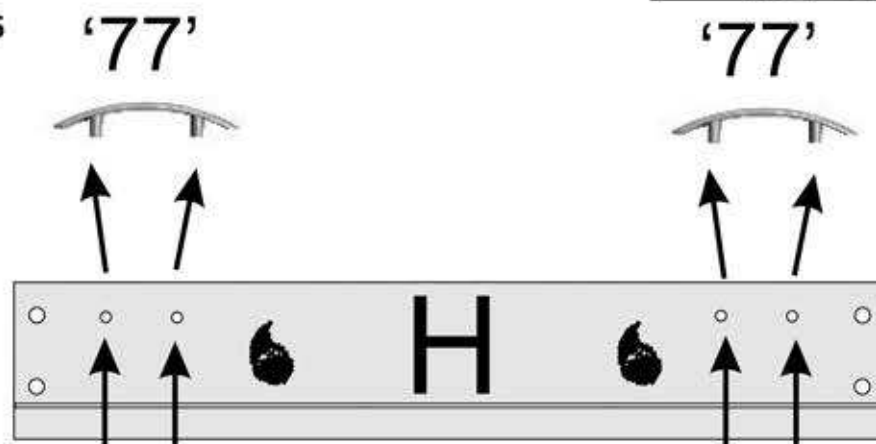

Halstead Sofa Bed

Step 9

Halstead Sofa Bed

Step 10

 45mm 6 x "30"	 12mm 38 x "43"
---	--

Halstead Sofa Bed

Step 11

 30 x "13"	 6 x "106"
--	--

3mm
15mm

Nail
Clou
Spijker
Nagel
Sprik

			
23mm 8 x "19"	12mm 8 x "44"	4 x "208"	4 x "77"

X 2

Halstead Sofa Bed

Step 13

'77'		4
'19'	 23mm	8
'219'		2

Dry
Droog
Trocknen
Secher