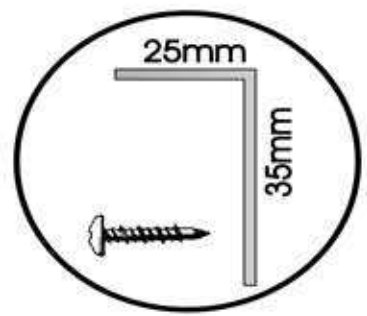

10 45mm x "30" 45mm H/Loc	26 x "220" 38 x 6mm dowel	4 x "208" Ø Crank 26mm Hinge	4 x "206" 26mm Hinge Plate	4 10mm x "47" 10mm x 6mm	20 12mm x "44" 12 x M=6,8000-008-CSK	1 x "25" 4mm Floor toy	4 x "61" 2 pairs 32cm runners	2 760 x 340 x 100mm
12 x "28" 50mm Contrast	16 x "19" 23mm x M4	8 x "77" Hinge Covers for 208mm	38 x "155" DT 484	30 x "13" Pin	76 12mm x "43" 12xM=6,8000-008-CSK	2 x "219" Glue	4 x "36" 25mm x 36mm	

A	—	1	K	—	1	2 x 61 x 33 cm x 3mm
B	—	1	L	—	1	2 x 75 x 34 cm x 3mm
D	—	1				
E	—	1				
F	—	1				
G	—	2				
H	—	2				
J	—	2				

Halstead Bed

Halstead Sofa Bed

Step 1

Halstead Sofa Bed

Step 2

'44'	 12mm	6
'61'		2

Halstead Sofa Bed

Step 3

'44'	12mm	6
'61'		2

Hairstead Sofa Bed

Step 5

 12mm "43"	 24 "155"	 8 "220"
---	--	---

Hairstead Sofa Bed

Step 6