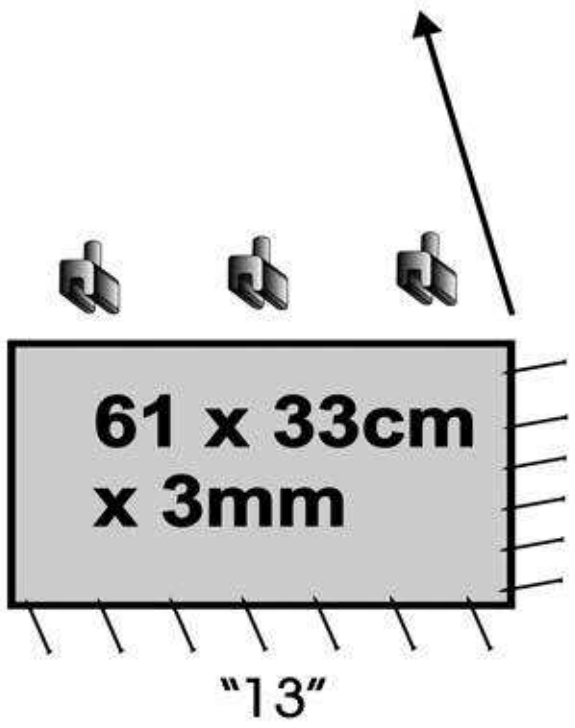

10 45mm x "30" 45mm H/Loc	26 x "220" 38 x 6mm dowel	4 x "208" Ø Crank 26mm Hinge	4 x "206" 26mm Hinge Plate	4 10mm x "47" 10mm x 6mm	20 12mm x "44" 12 x M=6,8000-008-CSK	1 x "25" 4mm Floor toy	4 x "61" 2 pairs 32cm runners	2 760 x 340 x 100mm
12 x "28" 50mm Contrast	16 x "19" 23mm x M4	8 x "77" Hinge Covers for 208mm	38 x "155" DT 484	30 x "13" Pin	76 12mm x "43" 12xM=6,8000-008-CSK	2 x "219" Glue	4 x "36" 25mm x 36mm	

A	—	1	K	—	1	2 x 61 x 33 cm x 3mm
B	—	1	L	—	1	2 x 75 x 34 cm x 3mm
D	—	1				
E	—	1				
F	—	1				
G	—	2				
H	—	2				
J	—	2				

Halstead Bed

Halstead Sofa Bed

Step 1

Halstead Sofa Bed

Step 2

'44'	 12mm	6
'61'		2

Halstead Sofa Bed

Step 9

Halstead Sofa Bed

Step 10

 45mm 6 x "30"	 12mm 38 x "43"
---	--

Halstead Sofa Bed

Step 11

 30 x "13"	 6 x "106"
--	--

3mm
15mm

Nail
Clou
Spijker
Nagel
Sprik

			
23mm 8 x "19"	12mm 8 x "44"	4 x "208"	4 x "77"

X 2

Halstead Sofa Bed

Step 13

'77'		4
'19'	 23mm	8
'219'		2

Dry
Droog
Trocknen
Secher