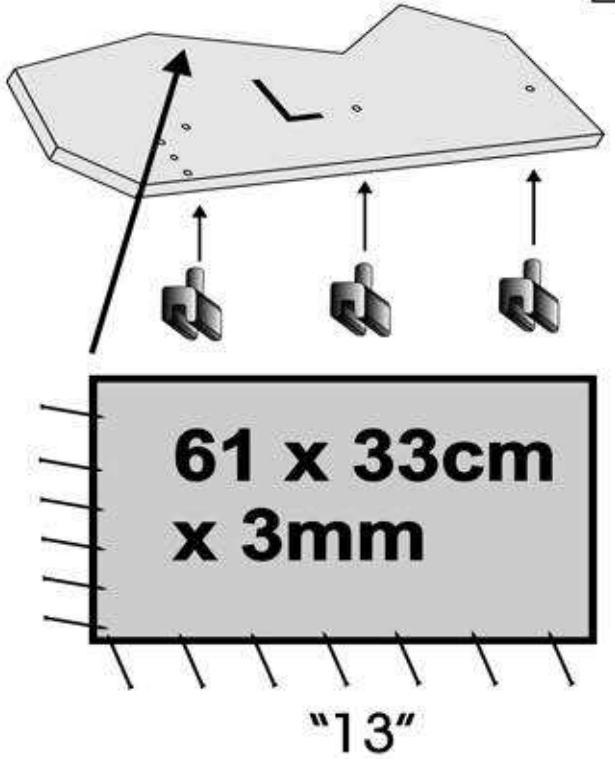

Halstead Sofa Bed

Step 9

Halstead Sofa Bed

Step 10

 45mm 6 x "30"	 12mm 38 x "43"
---	--

Halstead Sofa Bed

Step 11

 30 x "13"	 6 x "106"
--	--

3mm
15mm

Nail
Clou
Spijker
Nagel
Sprik

			
23mm 8 x "19"	12mm 8 x "44"	4 x "208"	4 x "77"

X 2

Halstead Sofa Bed

Step 13

'77'		4
'19'	 23mm	8
'219'		2

Dry
Droog
Trocknen
Secher