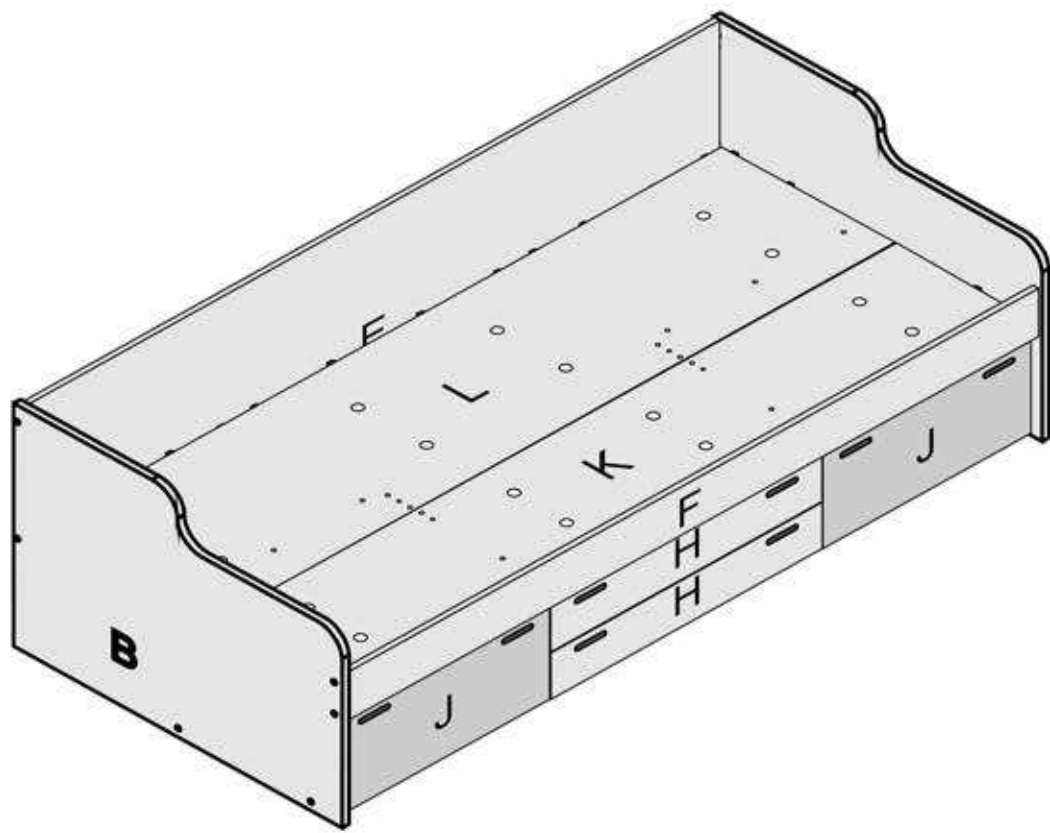

10 45mm x "30" 45mm H/Loc	26 x "220" 38 x 6mm dowel	4 x "208" Ø Crank 26mm Hinge	4 x "206" 26mm Hinge Plate	4 10mm x "47" 10mm x 6mm	20 12mm x "44" 12 x M=6,8000-008-CSK	1 x "25" 4mm Floor toy	4 x "61" 2 pairs 32cm runners	2 760 x 340 x 100mm
12 x "28" 50mm Contrast	16 x "19" 23mm x M4	8 x "77" Hinge Covers for 208mm	38 x "155" DT 484	30 x "13" Pin	76 12mm x "43" 12xM=6,8000-008-CSK	2 x "219" Glue	4 x "36" 25mm x 36mm	

A	—	1	K	—	1	2 x 61 x 33 cm x 3mm
B	—	1	L	—	1	2 x 75 x 34 cm x 3mm
D	—	1				
E	—	1				
F	—	1				
G	—	2				
H	—	2				
J	—	2				

Halstead Bed

Halstead Sofa Bed

Step 1

Halstead Sofa Bed

Step 2

'44'	 12mm	6
'61'		2