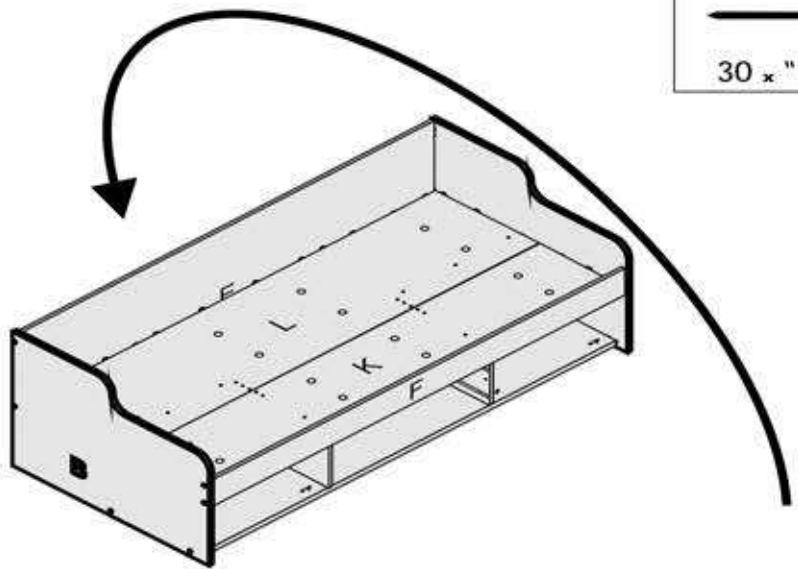

Halstead Sofa Bed

Step 9

Halstead Sofa Bed

Step 10

 45mm 6 x "30"	 12mm 38 x "43"
---	--

Halstead Sofa Bed

Step 11

 30 x "13"	 6 x "106"
--	--

3mm
15mm

Nail
Clou
Spijker
Nagel
Sprik

			
23mm 8 x "19"	12mm 8 x "44"	4 x "208"	4 x "77"

X 2

Halstead Sofa Bed

Step 13

'77'		4
'19'	 23mm	8
'219'		2

Dry
Droog
Trocknen
Secher