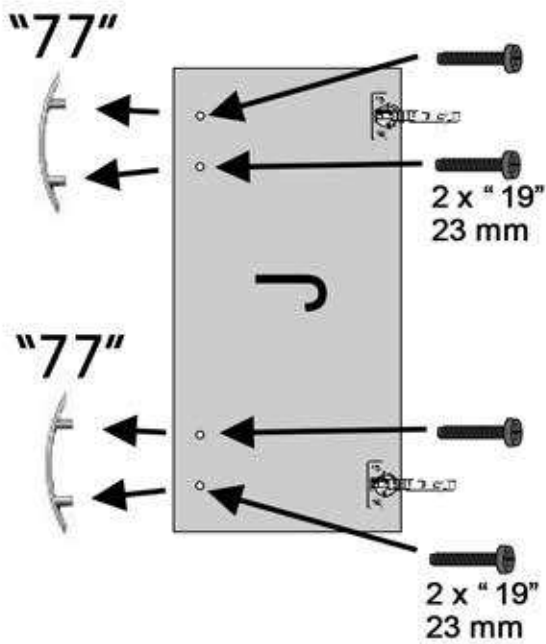

Halstead Sofa Bed

Step 9

Halstead Sofa Bed

Step 10

 45mm 6 x "30"	 12mm 38 x "43"
---	--

Halstead Sofa Bed

Step 11

 30 x "13"	 6 x "106"
--	--

3mm
15mm

Nail
Clou
Spijker
Nagel
Sprik

			
23mm 8 x "19"	12mm 8 x "44"	4 x "208"	4 x "77"

X 2

Halstead Sofa Bed

Step 13

'77'		4
'19'	 23mm	8
'219'		2

Dry
Droog
Trocknen
Secher