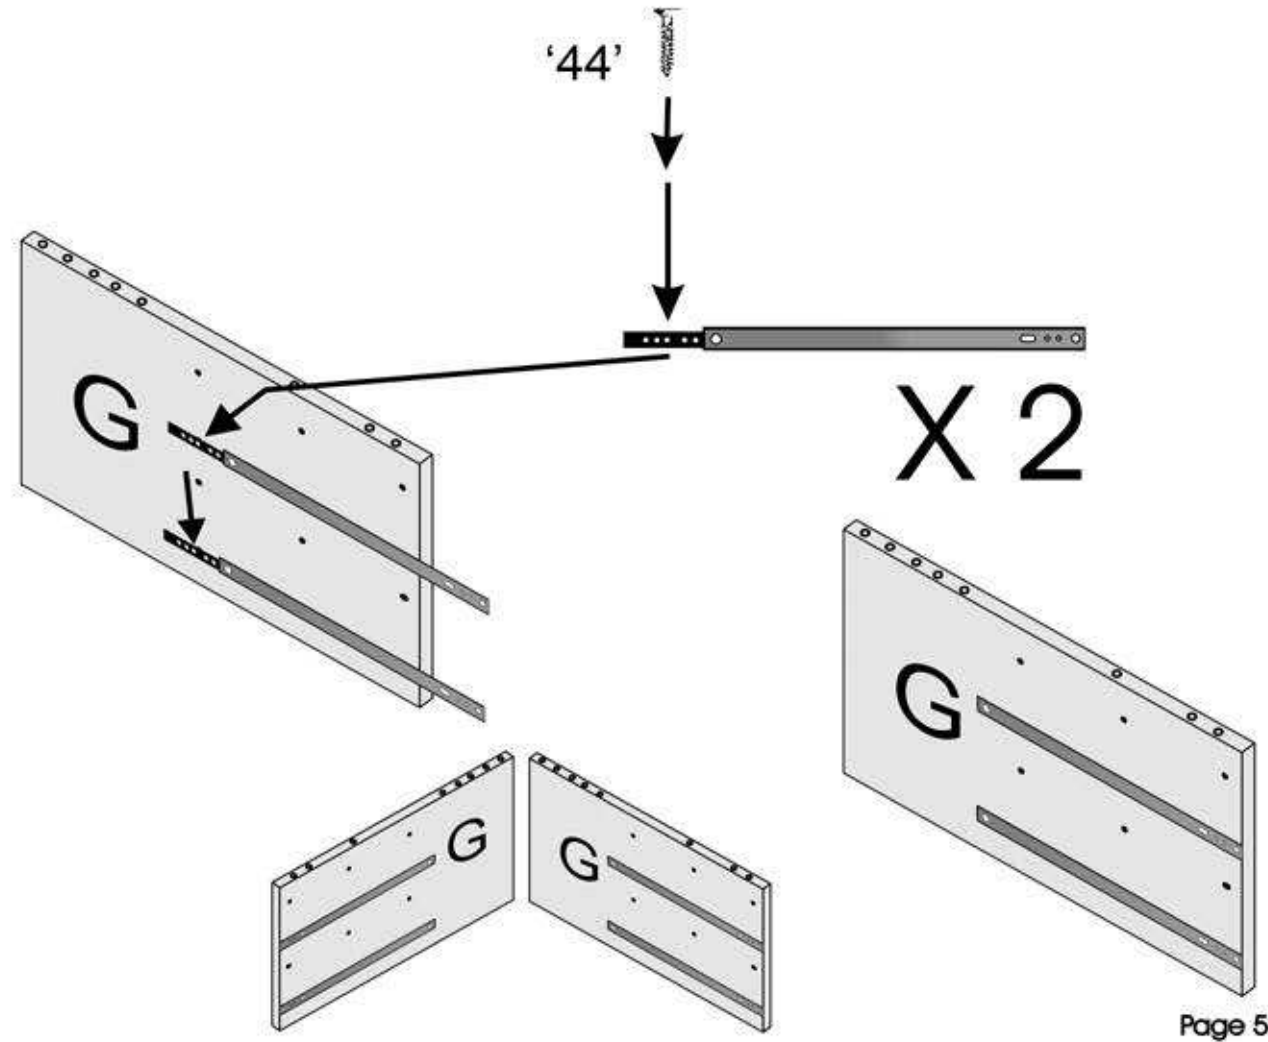

10 45mm x "30" 45mm H/Loc	26 x "220" 38 x 6mm dowel	4 x "208" Ø Crank 26mm Hinge	4 x "206" 26mm Hinge Plate	4 10mm x "47" 10mm x 6mm	20 12mm x "44" 12 x M=6,8000-008-CSK	1 x "25" 4mm Floor toy	4 x "61" 2 pairs 32cm runners	2 760 x 340 x 100mm
12 x "28" 50mm Contrast	16 x "19" 23mm x M4	8 x "77" Hinge Covers for 208mm	38 x "155" DT 484	30 x "13" Pin	76 12mm x "43" 12xM=6,8000-008-CSK	2 x "219" Glue	4 x "36" 25mm x 36mm	

A	—	1	K	—	1	2 x 61 x 33 cm x 3mm
B	—	1	L	—	1	2 x 75 x 34 cm x 3mm
D	—	1				
E	—	1				
F	—	1				
G	—	2				
H	—	2				
J	—	2				

Halstead Bed

Halstead Sofa Bed

Step 1

Halstead Sofa Bed

Step 2

'44'	 12mm	6
'61'		2

Halstead Sofa Bed

Step 3

'44'	12mm	6
'61'		2

Hairstead Sofa Bed

Step 5

 12mm "43"	 24 "155"	 8 "220"
---	--	---

Hairstead Sofa Bed

Step 6