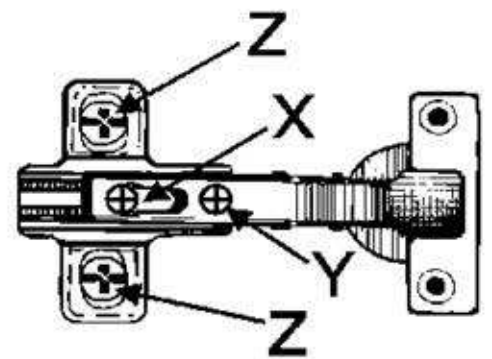

Halstead Sofa Bed

Step 9

Halstead Sofa Bed

Step 10

 45mm 6 x "30"	 12mm 38 x "43"
---	--

Halstead Sofa Bed

Step 11

 30 x "13"	 6 x "106"
--	--

3mm
15mm

Nail
Clou
Spijker
Nagel
Sprik

			
23mm 8 x "19"	12mm 8 x "44"	4 x "208"	4 x "77"

X 2

Halstead Sofa Bed

Step 13

'77'		4
'19'	 23mm	8
'219'		2

Dry
Droog
Trocknen
Secher