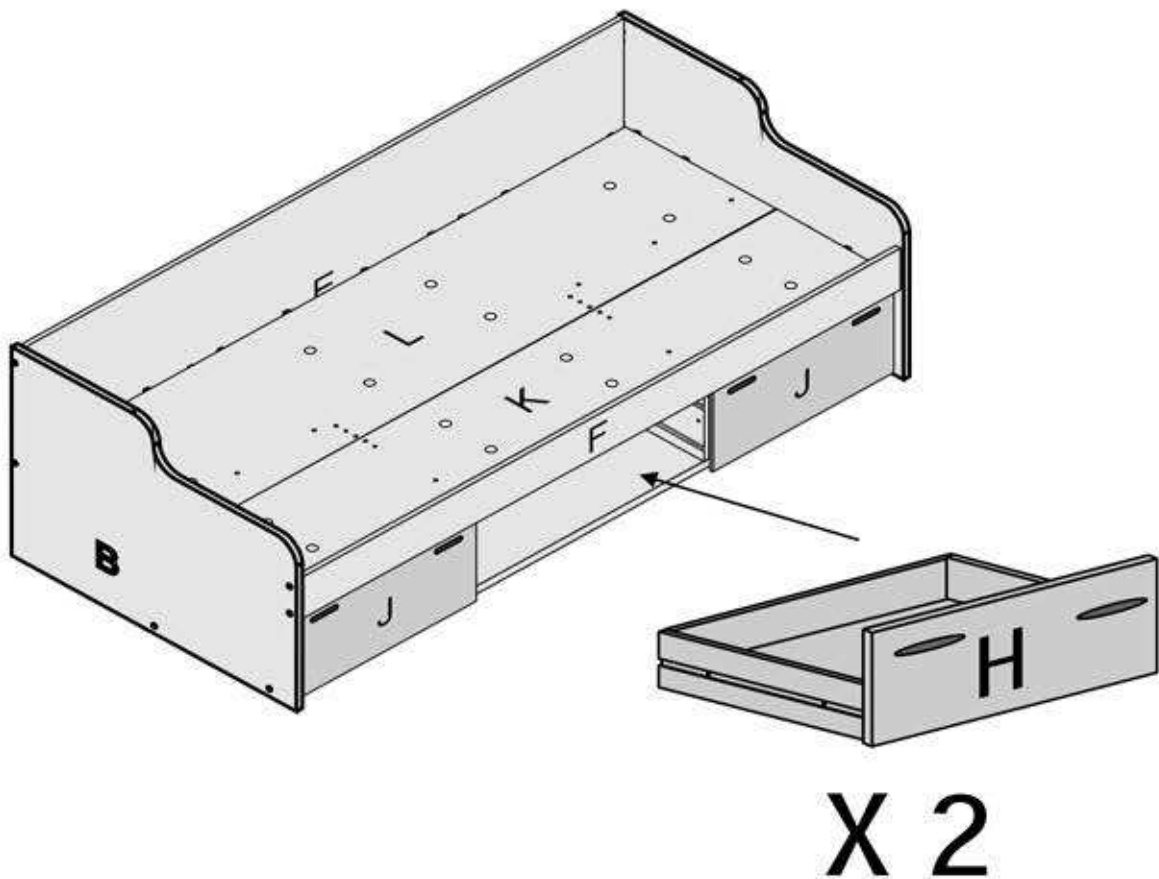

After assembly discard any extra fittings.
In het componenten pak zitten extra
schroeven etc., na de opbouw kunnen
deze weggegooid worden.
Après Assemblage, se débarrasser de pièces
de plus.

UK Spares and Assembly HELPLINE 01572 755110
Manufacturer - Belvoir Associates Ltd
Pillings Road Oakham England