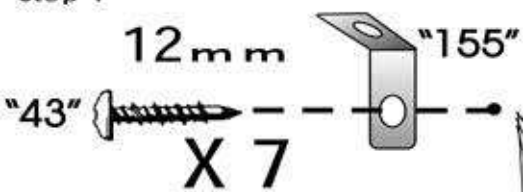

10 45mm x "30" 45mm H/Loc	26 x "220" 38 x 6mm dowel	4 x "208" Ø Crank 26mm Hinge	4 x "206" 26mm Hinge Plate	4 10mm x "47" 10mm x 6mm	20 12mm x "44" 12 x M=6,8000-008-CSK	1 x "25" 4mm Floor toy	4 x "61" 2 pairs 32cm runners	2 760 x 340 x 100mm
12 x "28" 50mm Contrast	16 x "19" 23mm x M4	8 x "77" Hinge Covers for 208mm	38 x "155" DT 484	30 x "13" Pin	76 12mm x "43" 12xM=6,8000-008-CSK	2 x "219" Glue	4 x "36" 25mm x 36mm	

A	—	1	K	—	1	2 x 61 x 33 cm x 3mm
B	—	1	L	—	1	2 x 75 x 34 cm x 3mm
D	—	1				
E	—	1				
F	—	1				
G	—	2				
H	—	2				
J	—	2				

Halstead Bed

Halstead Sofa Bed

Step 1

Halstead Sofa Bed

Step 2

'44'	 12mm	6
'61'		2