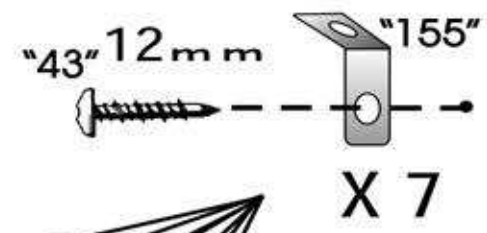

10 45mm x "30" 45mm H/Loc	26 x "220" 38 x 6mm dowel	4 x "208" Ø Crank 26mm Hinge	4 x "206" 26mm Hinge Plate	4 10mm x "47" 10mm x 6mm	20 12mm x "44" 12 x M=6,8000-008-CSK	1 x "25" 4mm Floor toy	4 x "61" 2 pairs 32cm runners	2 760 x 340 x 100mm
12 x "28" 50mm Contrast	16 x "19" 23mm x M4	8 x "77" Hinge Covers for 208mm	38 x "155" DT 484	30 x "13" Pin	76 12mm x "43" 12xM=6,8000-008-CSK	2 x "219" Glue	4 x "36" 25mm x 36mm	

A	—	1	K	—	1	2 x 61 x 33 cm x 3mm
B	—	1	L	—	1	2 x 75 x 34 cm x 3mm
D	—	1				
E	—	1				
F	—	1				
G	—	2				
H	—	2				
J	—	2				

Halstead Bed

Halstead Sofa Bed

Step 1

Halstead Sofa Bed

Step 2

'44'	 12mm	6
'61'		2