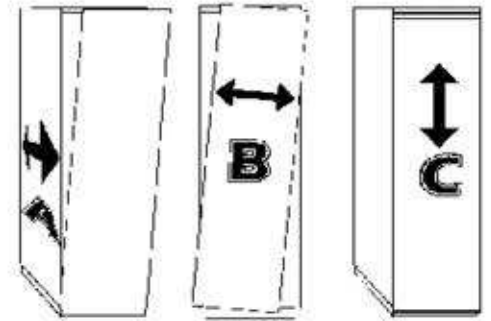

Halstead Sofa Bed

Step 9

Halstead Sofa Bed

Step 10

 45mm 6 x "30"	 12mm 38 x "43"
---	--

Halstead Sofa Bed

Step 11

 30 x "13"	 6 x "106"
--	--

3mm
15mm

Nail
Clou
Spijker
Nagel
Sprik

			
23mm 8 x "19"	12mm 8 x "44"	4 x "208"	4 x "77"

X 2

Halstead Sofa Bed

Step 13

'77'		4
'19'	 23mm	8
'219'		2

Dry
Droog
Trocknen
Secher