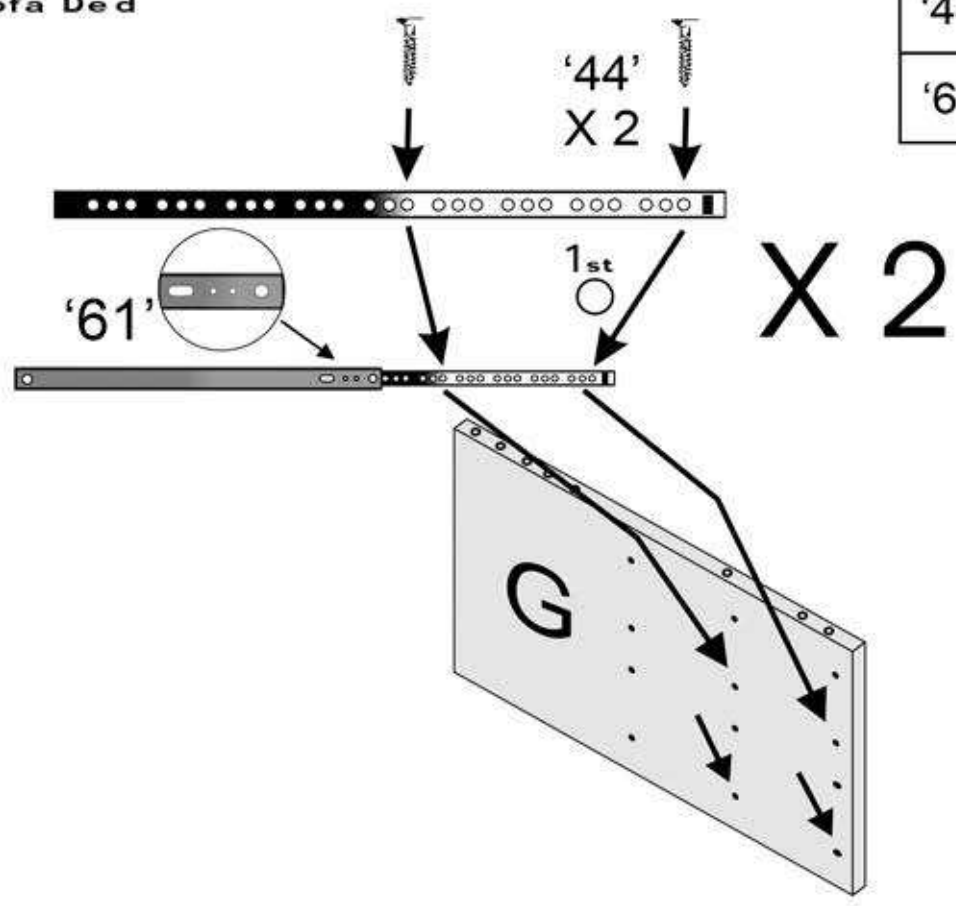

Halstead Sofa Bed

Step 3

'44'	12mm	6
'61'		2