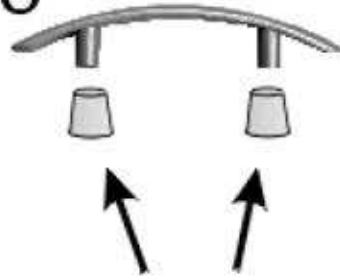

1
Hole Tool

0 10 20 30 40 50 60 70mm

10.06

Print all reduced

STEP 1

'181'		16
'220'		16
'182'		16
'206'		8

D - No 1

'44'	12mm	12
'61'		4

D - No 2

'44'	12mm	12
'61'		4

'36'	25mm	8
'87'		8
'188'		4
'181'		8
'220'		8
'182'		8

'30'	 45mm	4
------	-----------------------------------------------------------------------------------------	---

45mm
"30"
45mm
"30"

45mm
"30"
45mm
"30"

'191'		16
'13'		90

90
Important
Let Op
Achtung

'85'

'85'		4
'56'	30mm	8
'219'		4

'56'
30mm X 2

37 x 34cm x 3mm

X 4