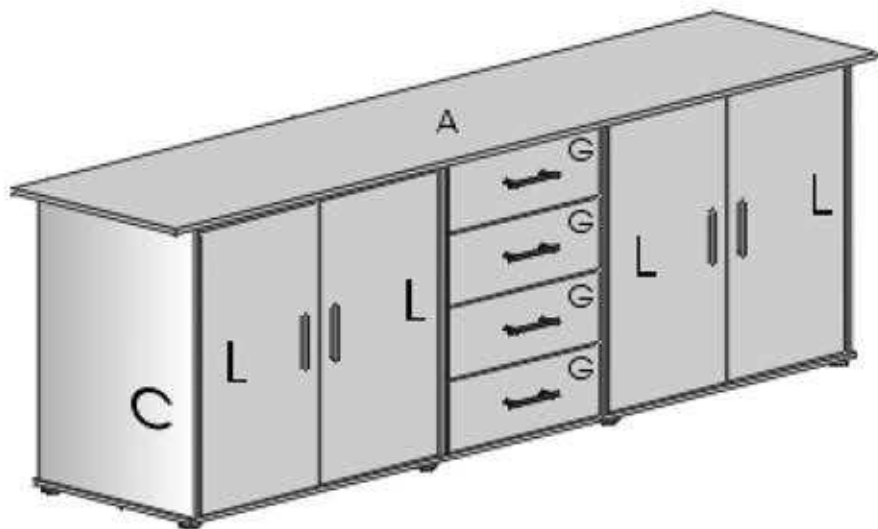

Vanessa 5

Mk2

A - 1	G - 4
B - 1	H - 1
C - 2	K - 2
D - 2	L - 4

1 - 83 x 40 cm x 3mm

4 - 37 x 34cm x 3mm

4 - 64 x 41cm x 3mm

381 x 340 X 4

45mm 4
'30'
4mm Ho

24 '220' 6mm Down x 39mm	90 '13' Panel Pin	25mm 8 '36' 25mm x 6127 Cab Pin	'61' 8 Metal Drawer Pulls	12mm 40 '44' 12mm x No6 Cab Pin	'85' 8 Aki 96mm Handle	188' 4 Square Metal	'206' 8 Off-ice pick
24 '182' Thin Dowel	24 '181' The Cam	30mm 16 '56' 30mm x 6127 Panel Pin	4/2 '219' Glx Sadel or key	'87' 8 Lower Hd 34mm Pin	'205' 8 17mm Hinge	'191' 16 Large Hd Panel Pins	10mm 8 '47' 10mm x 6127 Screws