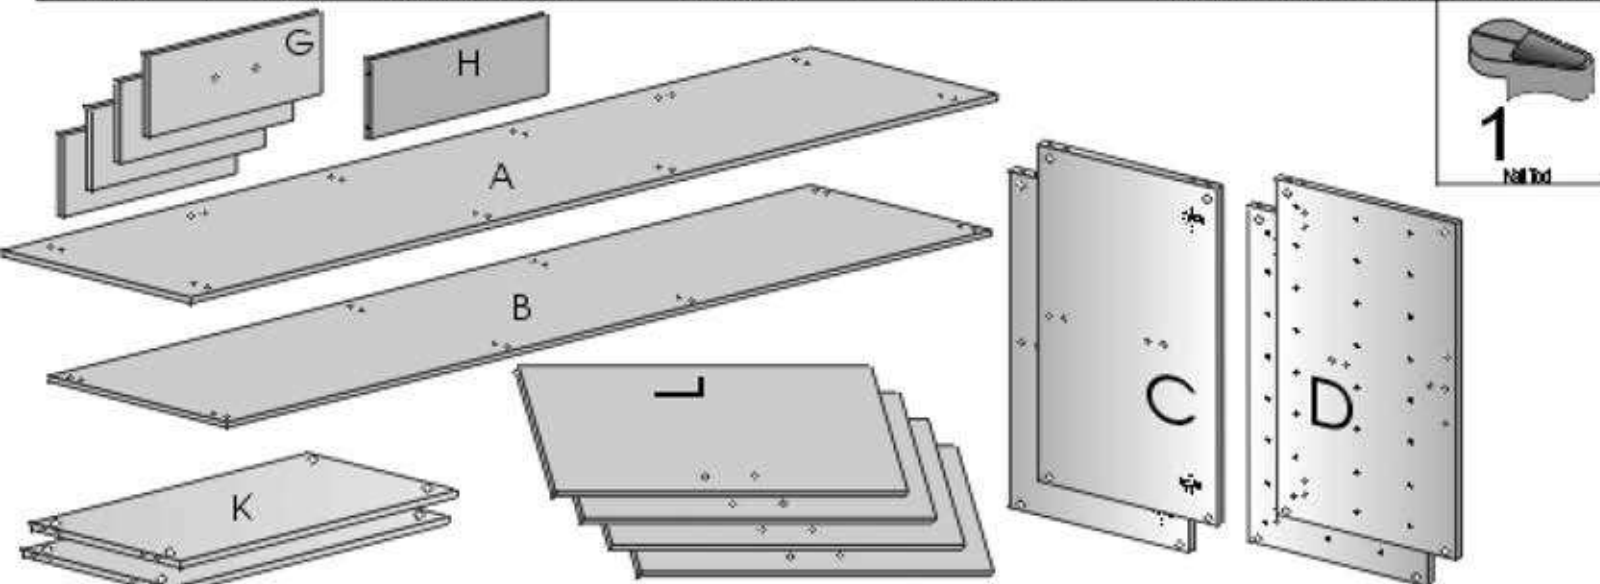

Vanessa 5

Mk2

A - 1	G - 4
B - 1	H - 1
C - 2	K - 2
D - 2	L - 4

1 - 83 x 40 cm x 3mm

4 - 37 x 34cm x 3mm

4 - 64 x 41cm x 3mm

381 x 340 X 4

45mm 4
'30'
4mm Ho

24 '220' 6mm Down x 39mm	90 '13' Panel Pin	25mm 8 '36' 25mm x 6127 Cab Pin	'61' 8 Metal Drawer Pulls	12mm 40 '44' 12mm x No6 Cab Pin	'85' 8 Aki 96mm Handle	188' 4 Square Metal	'206' 8 Off-ice pick
24 '182' Thin Dowel	24 '181' The Cam	30mm 16 '56' 30mm x 6127 Panel Pin	4/2 '219' Glx Sadel or key	'87' 8 Lower Hd 34mm Pin	'205' 8 17mm Hinge	'191' 16 Large Hd Panel Pins	10mm 8 '47' 10mm x 6127 Screws

45mm
"30"
45mm
"30"

'191'		16
'13'		90

90
Important
Let Op
Achtung

'85'

'85'		4
'56'	30mm	8
'219'		4

'56'
30mm X 2

37 x 34cm x 3mm

X 4