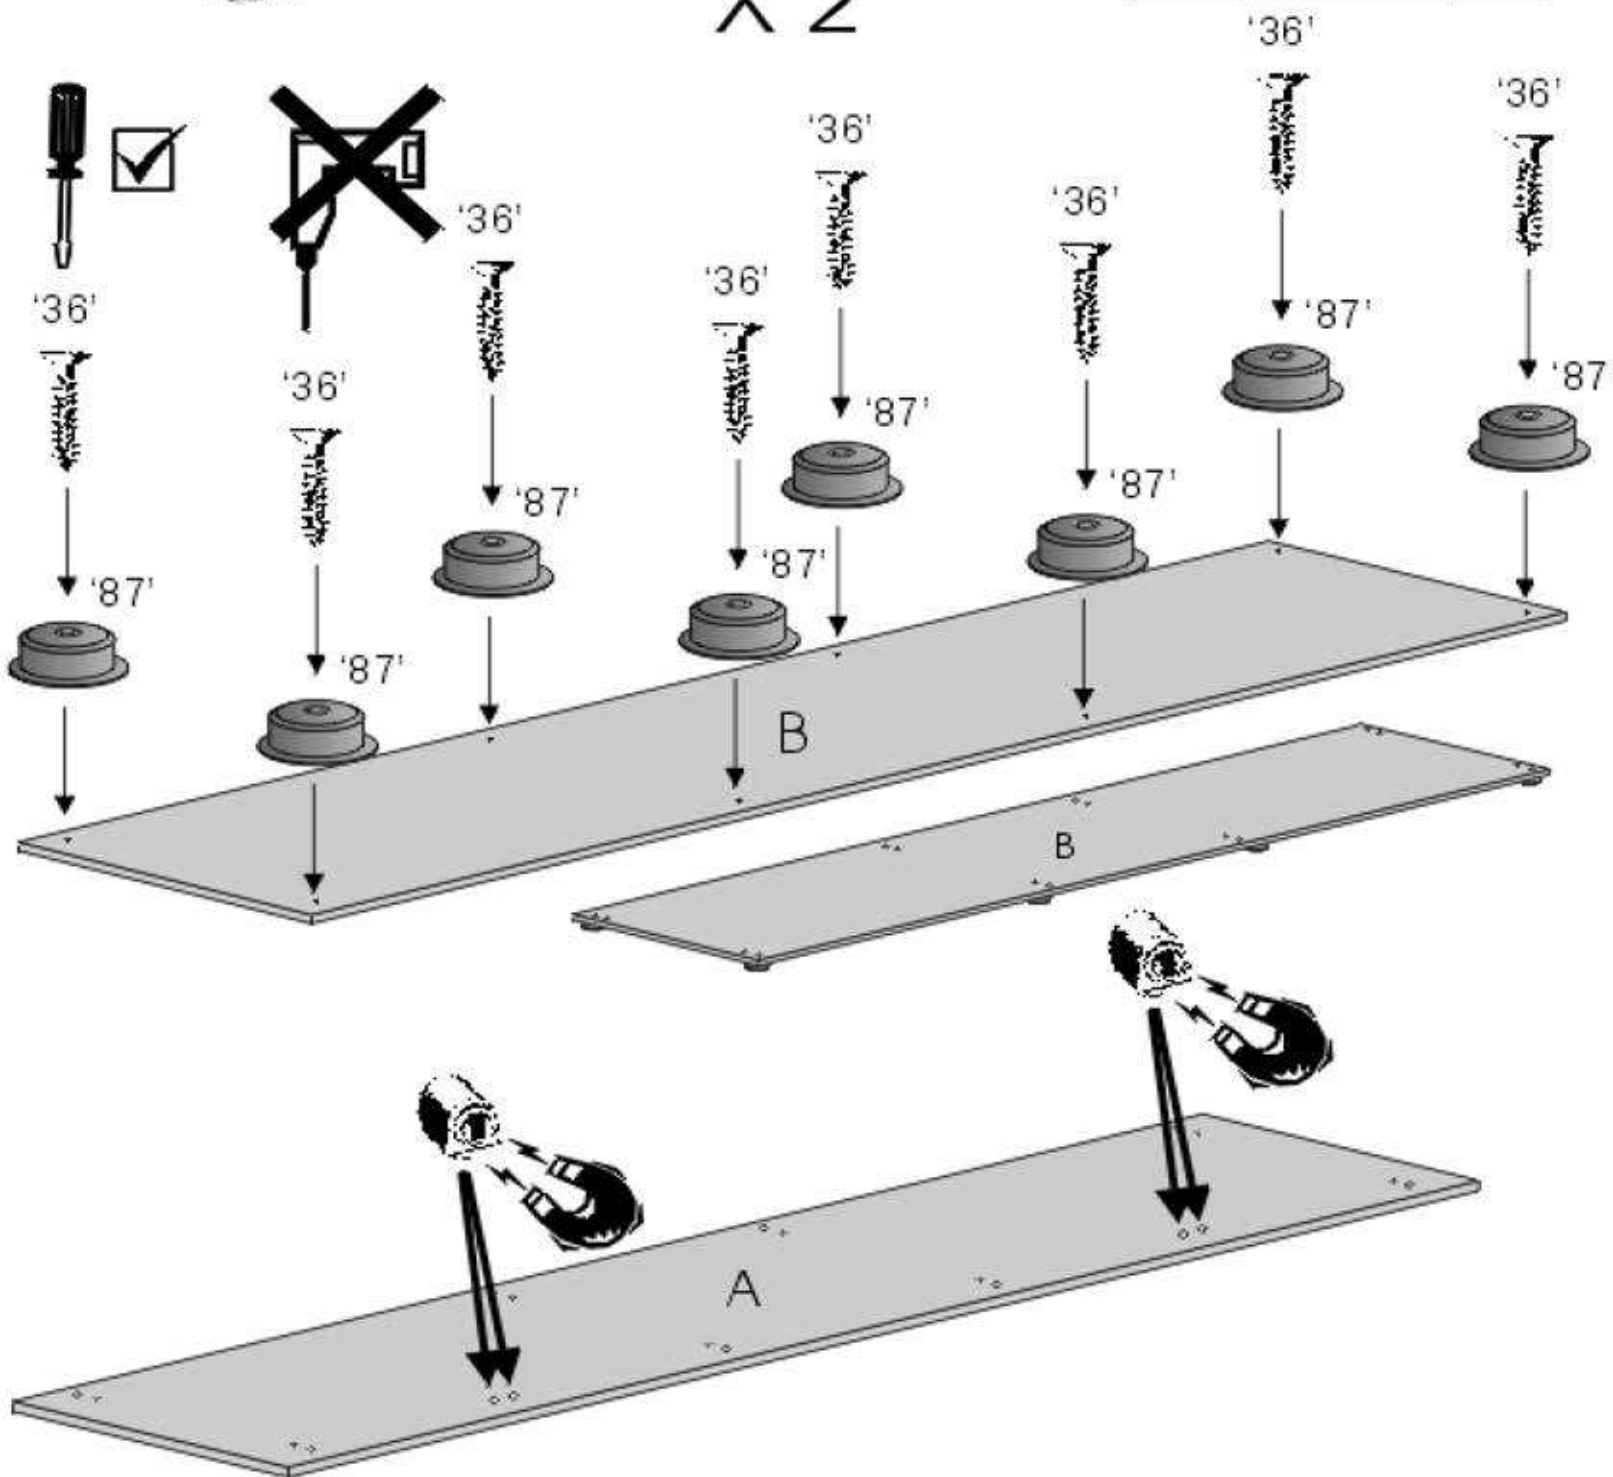

Vanessa 5

Mk2

A - 1	G - 4
B - 1	H - 1
C - 2	K - 2
D - 2	L - 4

1 - 83 x 40 cm x 3mm

4 - 37 x 34cm x 3mm

4 - 64 x 41cm x 3mm

381 x 340 X 4

45mm 4
'30'
4mm Ho

1
Hole Tool

0 10 20 30 40 50 60 70mm

10.06

Print all reduced

STEP 1

'181'		16
'220'		16
'182'		16
'206'		8

D - No 1

'44'	12mm	12
'61'		4

D - No 2

'44'	12mm	12
'61'		4

'36'	25mm	8
'87'		8
'188'		4
'181'		8
'220'		8
'182'		8

'30'	 45mm	4
------	-----------------------------------------------------------------------------------------	---

45mm
"30"
45mm
"30"

45mm
"30"
45mm
"30"

'191'		16
'13'		90

90
Important
Let Op
Achtung

'85'

'85'		4
'56'	30mm	8
'219'		4

'56'
30mm X 2

37 x 34cm x 3mm

X 4