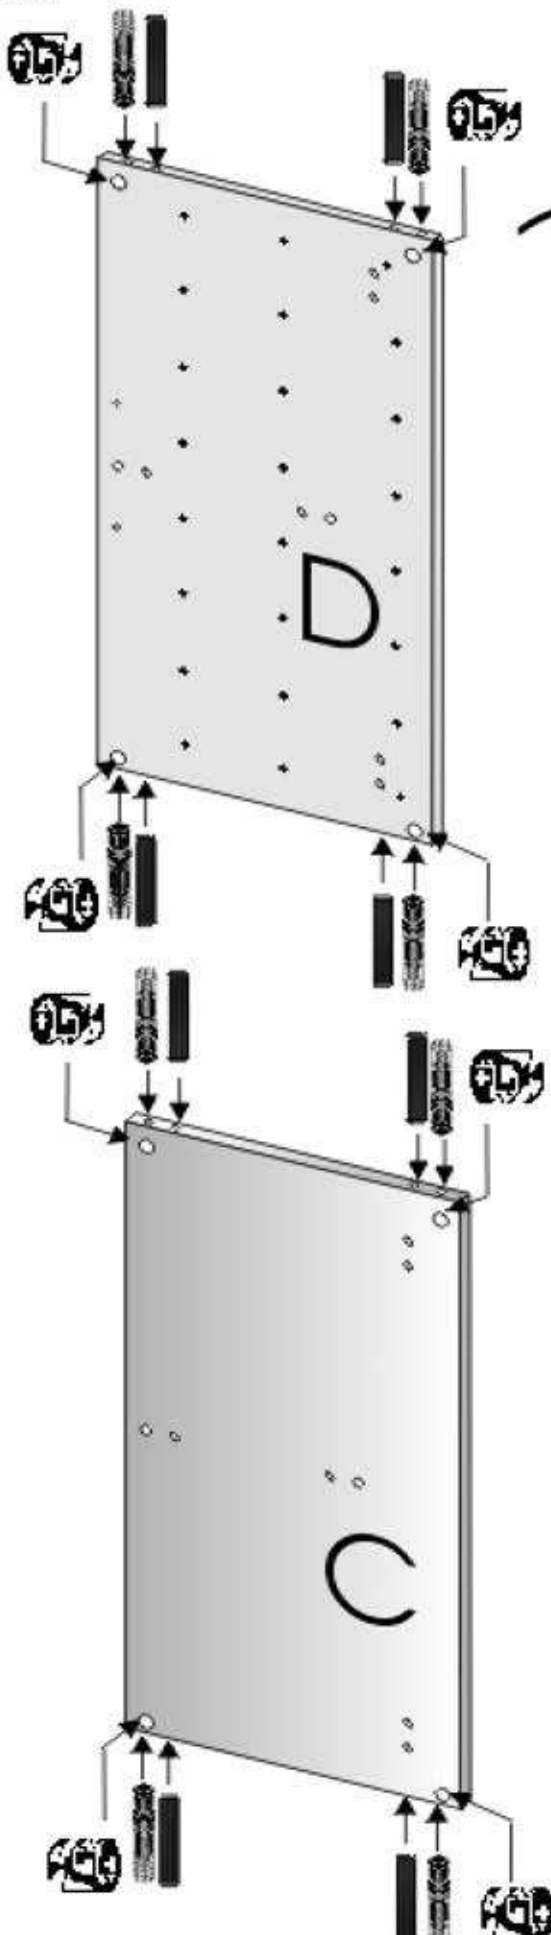

Vanessa 5

Mk2

A - 1	G - 4
B - 1	H - 1
C - 2	K - 2
D - 2	L - 4

1 - 83 x 40 cm x 3mm

4 - 37 x 34cm x 3mm

4 - 64 x 41cm x 3mm

381 x 340 X 4

45mm 4
'30'
4mm Ho

24 '220' 6mm Down x 39mm	90 '13' Panel Pin	25mm 8 '36' 25mm x 6127 Cab Pin	'61' 8 Metal Drawer Pulls	12mm 40 '44' 12mm x No6 Cab Pin	'85' 8 Aki 96mm Handle	188' 4 Square Metal	'206' 8 Off-ice pick
24 '182' Thin Dowel	24 '181' The Cam	30mm 16 '56' 30mm x 6127 Panel Pin	4/2 '219' Glx Sadel or key	'87' 8 Lower Hd 34mm Pin	'205' 8 17mm Hinge	'191' 16 Large Hd Panel Pins	10mm 8 '47' 10mm x 6127 Screws

1
Hole Tool

0 10 20 30 40 50 60 70mm

10.06

Print all reduced

STEP 1

'181'		16
'220'		16
'182'		16
'206'		8

D - No 1

'44'	12mm	12
'61'		4

D - No 2

'44'	12mm	12
'61'		4

'36'	25mm	8
'87'		8
'188'		4
'181'		8
'220'		8
'182'		8

'30'	 45mm	4
------	-----------------------------------------------------------------------------------------	---

45mm
"30"
45mm
"30"