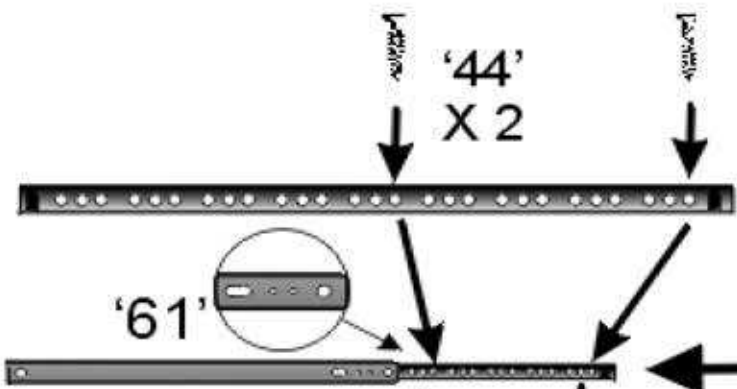

Vanessa 5

Mk2

A - 1	G - 4
B - 1	H - 1
C - 2	K - 2
D - 2	L - 4

1 - 83 x 40 cm x 3mm

4 - 37 x 34cm x 3mm

4 - 64 x 41cm x 3mm

381 x 340 X 4

45mm 4
'30'
4mm Ho

1
Hole Tool

0 10 20 30 40 50 60 70mm

10.06

Print all reduced

STEP 1

'181'		16
'220'		16
'182'		16
'206'		8

D - No 1

'44'	12mm	12
'61'		4

D - No 2

'44'	12mm	12
'61'		4

'36'	25mm	8
'87'		8
'188'		4
'181'		8
'220'		8
'182'		8

'30'	 45mm	4
------	-----------------------------------------------------------------------------------------	---

45mm
"30"
45mm
"30"

45mm
"30"
45mm
"30"

'191'		16
'13'		90

90
Important
Let Op
Achtung

'85'

'85'		4
'56'	30mm	8
'219'		4

'56'
30mm X 2

37 x 34cm x 3mm

X 4