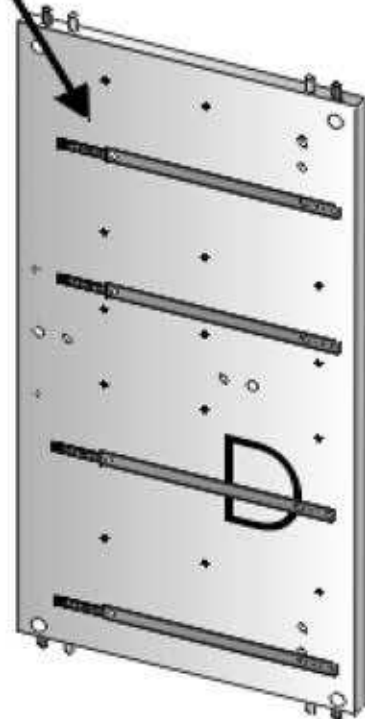

Vanessa 5

Mk2

A - 1	G - 4
B - 1	H - 1
C - 2	K - 2
D - 2	L - 4

1 - 83 x 40 cm x 3mm

4 - 37 x 34cm x 3mm

4 - 64 x 41cm x 3mm

381 x 340 X 4

45mm 4
'30'
4mm Ho

1
Hole Tool

0 10 20 30 40 50 60 70mm

10.06

Print all reduced

STEP 1

'181'		16
'220'		16
'182'		16
'206'		8

D - No 1

'44'	12mm	12
'61'		4

D - No 2

'44'	12mm	12
'61'		4

'36'	25mm	8
'87'		8
'188'		4
'181'		8
'220'		8
'182'		8

'30'	 45mm	4
------	-----------------------------------------------------------------------------------------	---

45mm
"30"
45mm
"30"

45mm
"30"
45mm
"30"

'191'		16
'13'		90

90
Important
Let Op
Achtung

'85'

'85'		4
'56'	30mm	8
'219'		4

'56'
30mm X 2

37 x 34cm x 3mm

X 4