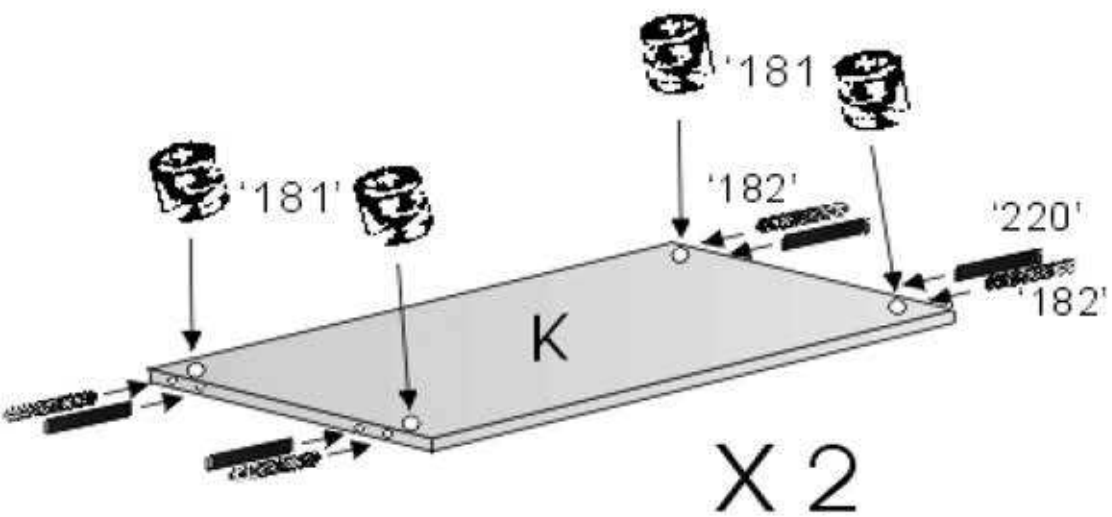

'36'	25mm	8
'87'		8
'188'		4
'181'		8
'220'		8
'182'		8