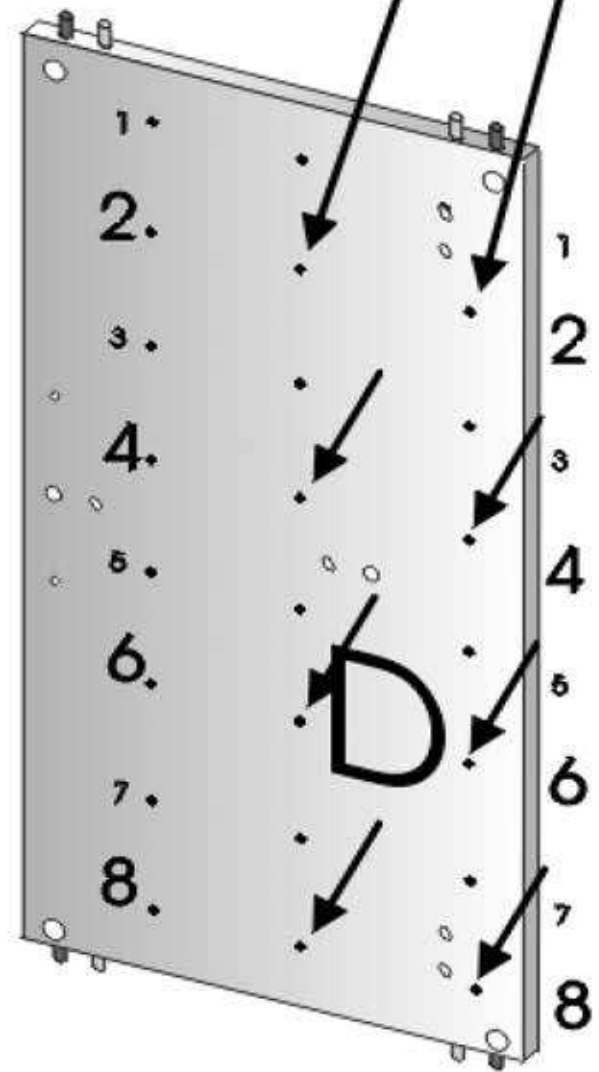

Vanessa 5

Mk2

A - 1	G - 4
B - 1	H - 1
C - 2	K - 2
D - 2	L - 4

1 - 83 x 40 cm x 3mm

4 - 37 x 34cm x 3mm

4 - 64 x 41cm x 3mm

381 x 340 X 4

45mm 4
'30'
4mm Ho

1
Hole Tool

0 10 20 30 40 50 60 70mm

10.06

Print all reduced

STEP 1

'181'		16
'220'		16
'182'		16
'206'		8

D - No 1

'44'	12mm	12
'61'		4

D - No 2

'44'	12mm	12
'61'		4

'36'	25mm	8
'87'		8
'188'		4
'181'		8
'220'		8
'182'		8

'30'	 45mm	4
------	-----------------------------------------------------------------------------------------	---

45mm
"30"
45mm
"30"

45mm
"30"
45mm
"30"

'191'		16
'13'		90

90
Important
Let Op
Achtung

'85'

'85'		4
'56'	30mm	8
'219'		4

'56'
30mm X 2

37 x 34cm x 3mm

X 4